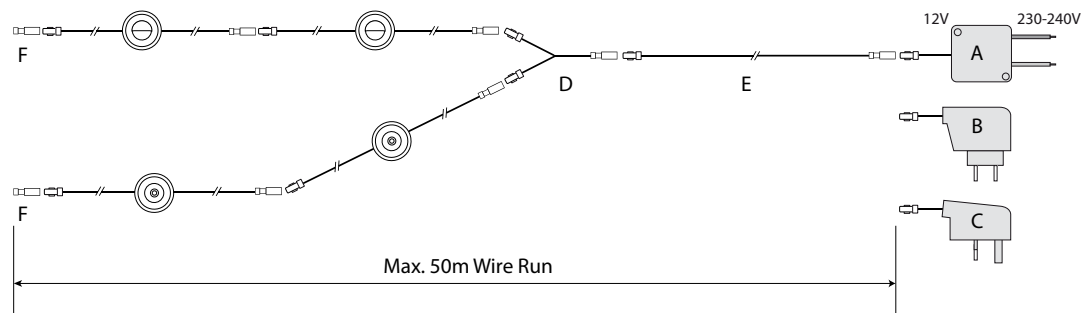

| | |
|--------------------|-------------------------------|
| Environment | IP67, indoor application only |
|--------------------|-------------------------------|

PowerEYE 360 - Dimensions

PowerEYE 180 - Dimensions

Example Connection Diagram

Installation Diagram PowerEYE 360

Installation Diagram PowerEYE 180

Ordering Information

| Product | Description | Finish/LED Colour | Item Code |
|--------------|---------------------------|----------------------------------|------------------|
| PowerEYE 360 | Single, Linkable LED Unit | Stainless Steel / Warm White LED | 491.399.0U.36309 |
| PowerEYE 360 | Single, Linkable LED Unit | Stainless Steel / Cool White LED | 491.399.0U.03509 |
| PowerEYE 180 | Single, Linkable LED Unit | Stainless Steel / Warm White LED | 491.400.0U.36309 |
| PowerEYE 180 | Single, Linkable LED Unit | Stainless Steel / Cool White LED | 491.400.0U.03509 |