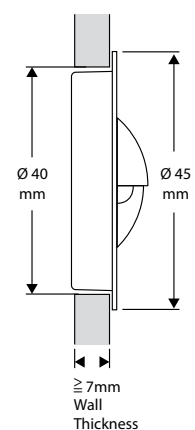

Installation Diagram PowerEYE 180

Ordering Information

Product	Description	Finish/LED Colour	Item Code
PowerEYE 360	Single, Linkable LED Unit	Stainless Steel / Warm White LED	491.399.0U.36309
PowerEYE 360	Single, Linkable LED Unit	Stainless Steel / Cool White LED	491.399.0U.03509
PowerEYE 180	Single, Linkable LED Unit	Stainless Steel / Warm White LED	491.400.0U.36309
PowerEYE 180	Single, Linkable LED Unit	Stainless Steel / Cool White LED	491.400.0U.03509

Accessory	#	Item Code	Accessory	#	Item Code	Accessory	#	Item Code
Built-In Power Supply 12V DC / 12W	(A)	AZ.09.00.01U	Extension Cable 50cm	(E)	324.039.0U.00202	T-Splitter	(D)	AZ.18.00.01U
Plug-In Power Supply EU 12V DC / 5W	(B)	AZ.17.00.21U	Extension Cable 100cm	(E)	324.040.0U.00202	End Stop	(F)	324.031.0U.00102
Plug-In Power Supply UK 12V DC / 3W	(C)	AZ.21.00.21U	Extension Cable 300cm	(E)	324.041.0U.00202	Carpet Clamp Ring		324.060.0U.00201
			Extension Cable 600cm	(E)	AZ.15.00.01U