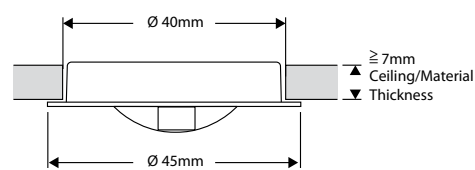

Installation Diagram PowerEYE 360