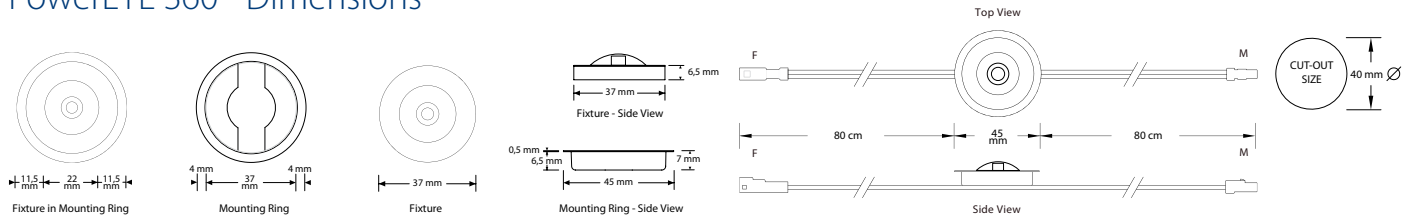

| | |
|--------------------|-------------------------------|
| Environment | IP67, indoor application only |
|--------------------|-------------------------------|

PowerEYE 360 - Dimensions

PowerEYE 180 - Dimensions