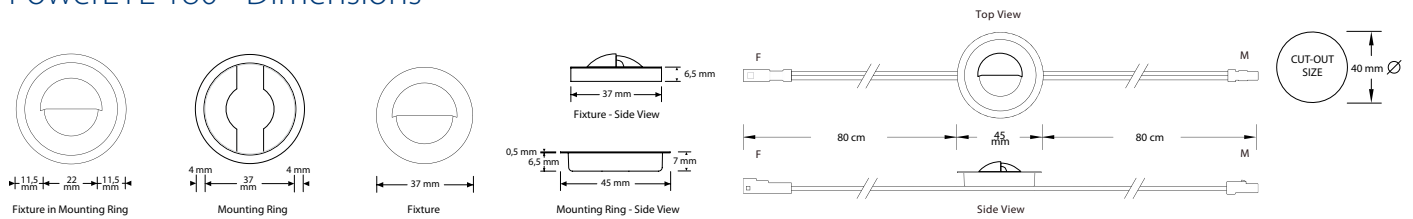

| | |
|--------------------|-------------------------------|
| Environment | IP67, indoor application only |
|--------------------|-------------------------------|

PowerEYE 360 - Dimensions

PowerEYE 180 - Dimensions