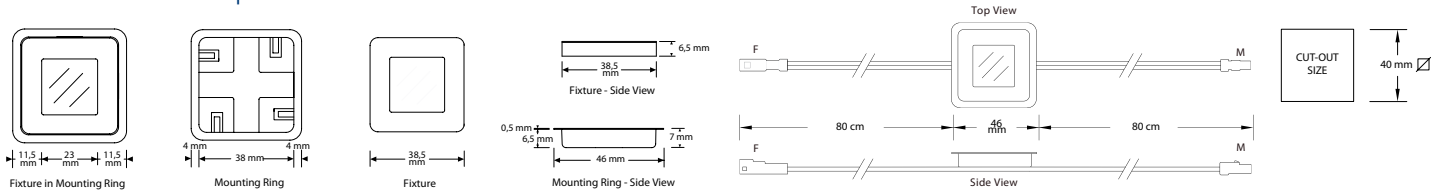

Standards	CE
------------------	-----------

Environment	IP67, indoor application only
--------------------	-------------------------------

Dimensions - Round Multi

Dimensions - Square Multi

Example Connection Diagram