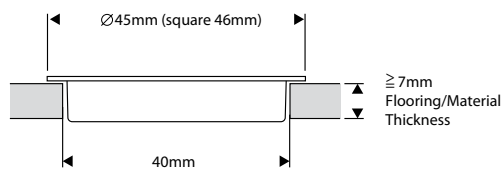

Installation Diagram

Ordering Information

Description	Finish / LED Colour	Item # Round	Item # Square
Multi - Single, Linkable LED Unit	Stainless Steel / Warm White LED	574.569.0U.40809	394.200.0U.40809
Multi - Single, Linkable LED Unit	Stainless Steel / Cool White LED	574.569.0U.03509	DJ.6Y.01.64U
Multi - Single, Linkable LED Unit	Stainless Steel / Blue LED	574.569.0U.21609	DJ.6Y.0Y.84U
Multi - Single, Linkable LED Unit	Stainless Steel / Amber LED	574.569.0U.04109	DJ.6Y.01.K4U

Accessory	#	Item Code	Accessory	#	Item Code	Accessory	#	Item Code
Built-In Power Supply 12V DC / 12W	(A)	AZ.09.00.01U	Extension Cable 50cm	(E)	324.039.0U.00202	T-Splitter	(D)	AZ.18.00.01U
Plug-In Power Supply EU 12V DC / 5W	(B)	AZ.17.00.21U	Extension Cable 100cm	(E)	324.040.0U.00202	End Stop	(F)	324.031.0U.00102
Plug-In Power Supply UK 12V DC / 3W	(C)	AZ.21.00.21U	Extension Cable 300cm	(E)	324.041.0U.00202	Carpet Clamp Ring		324.060.0U.00201
			Extension Cable 600cm	(E)	AZ.15.00.01U