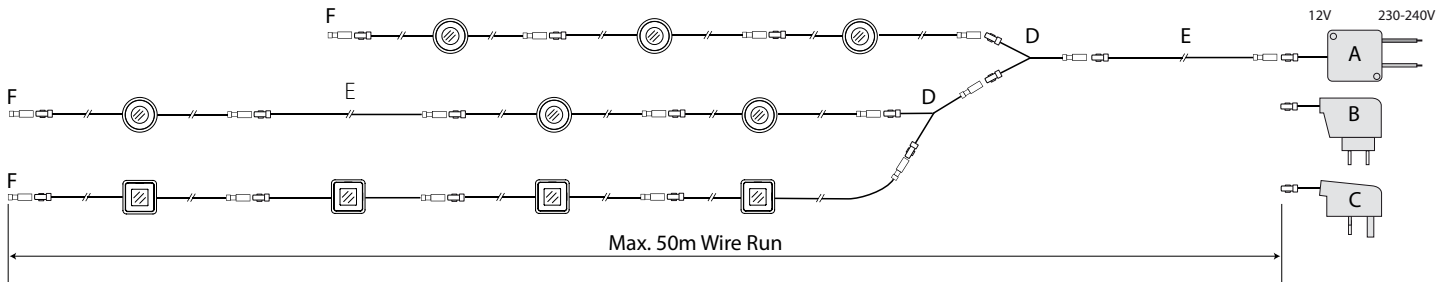

Standards	CE
------------------	-----------

Environment	IP67, indoor application only
--------------------	-------------------------------

Dimensions - Round Multi

Dimensions - Square Multi

Example Connection Diagram

Installation Diagram

Ordering Information

Description	Finish / LED Colour	Item # Round	Item # Square
Multi - Single, Linkable LED Unit	Stainless Steel / Warm White LED	574.569.0U.40809	394.200.0U.40809
Multi - Single, Linkable LED Unit	Stainless Steel / Cool White LED	574.569.0U.03509	DJ.6Y.01.64U
Multi - Single, Linkable LED Unit	Stainless Steel / Blue LED	574.569.0U.21609	DJ.6Y.0Y.84U
Multi - Single, Linkable LED Unit	Stainless Steel / Amber LED	574.569.0U.04109	DJ.6Y.01.K4U