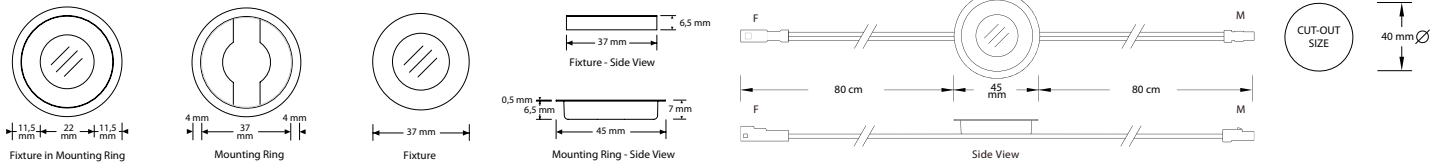

Standards	CE
------------------	-----------

Environment	IP67, indoor application only
--------------------	-------------------------------

Dimensions - Round Multi

Dimensions - Square Multi

Example Connection Diagram