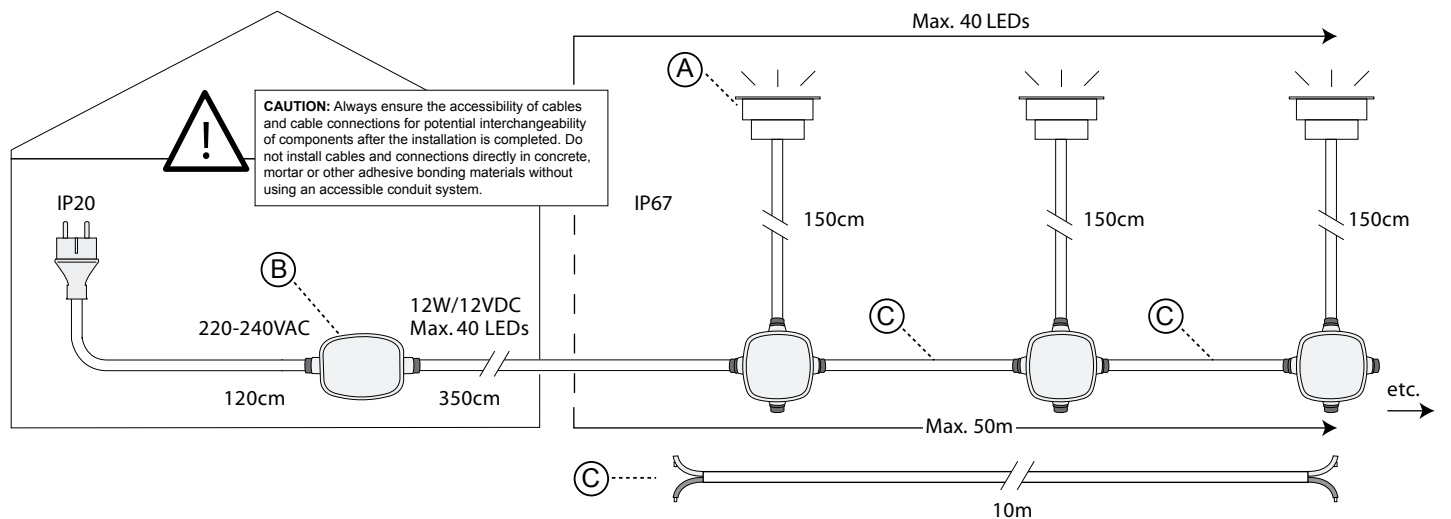

Example Connection Diagram

Ordering Information

Product	Finish / LED Colour	Item Code	Accessory	#	Item Code
LED Unit + Connection Box (A)	Brushed Stainless Steel / Cool White LED	175.019.0U.03509	Power Supply EU 12V / 12W	(B)	AZ.16.00.05U
LED Unit + Connection Box (A)	Brushed Stainless Steel / Warm White LED	175.019.0U.40809	Power Supply UK 12V / 12W		AZ.88.00.05U
LED Unit + Connection Box (A)	Brushed Stainless Steel / Blue LED	175.019.0U.21609	Power Supply CH 12V / 12W		AZ.87.00.05U
LED Unit + Connection Box (A)	Brushed Stainless Steel / Amber LED	175.019.0U.04109	Connection Cable (10m)	(C)	AZ.20.00.05U