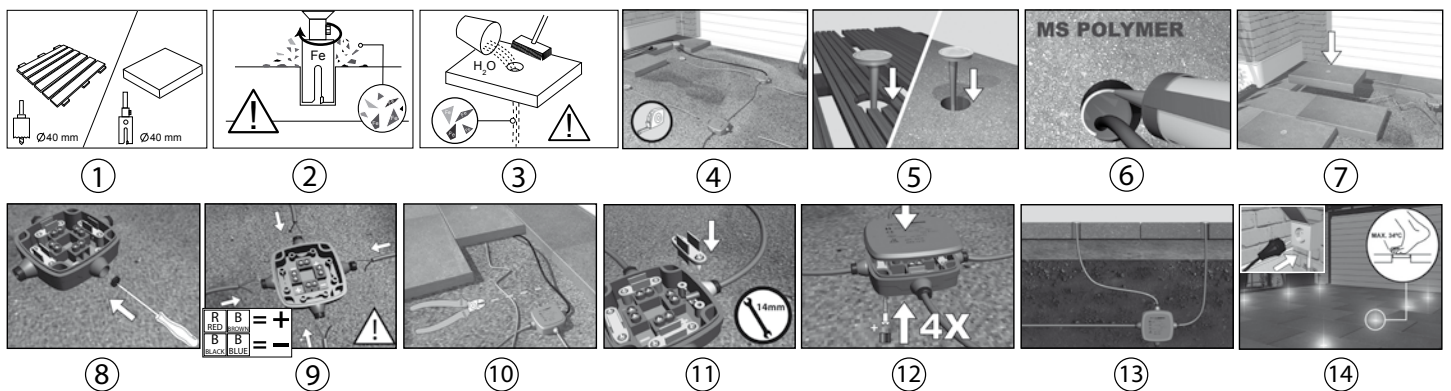

Installation