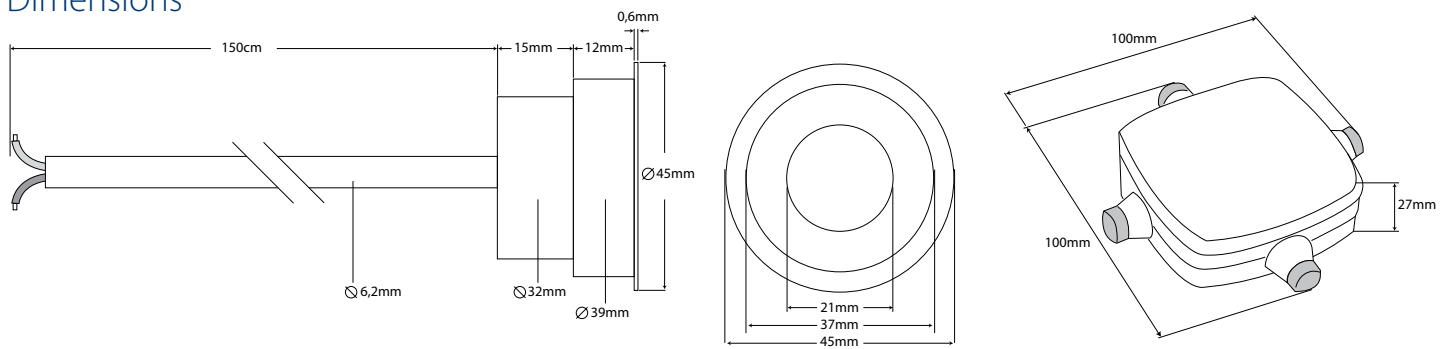

Eyeleds® Outdoor Basic, low profile LED light fixtures, install flush into most exterior surfaces. The fitting recesses into a 40mm diameter hole, drilled through the surface of the material. The fixtures are made of top quality materials and components that are resistant to corrosion and UV-radiation. The solid construction is engineered to withstand heavy use: walking or even driving over the lights is not a problem.

## Specifications

<b>Voltage</b>	12V DC
<b>Power Consumption</b>	0,3W/25mA
<b>Rated Life</b>	up to 100.000 Hours
<b>Materials</b>	
Lens	UV Res. Polycarbonate
Housing	UV Res. Polycarbonate
Trim Ring	Stainless Steel 316
Cable	PUR
<b>Cable</b>	2 x 0,75 mm <sup>2</sup>
<b>Surface Temperature</b>	Max. 34°C
<b>Operating Temperature</b>	-35°C to +65°C
<b>Drive/Walkover Pressure</b>	Max. 2850N/285kg
<b>Warranty</b>	3 Years Limited
<b>Standards</b>	CE  05 
<b>Environment</b>	IP67 Outdoor Rated

## Dimensions