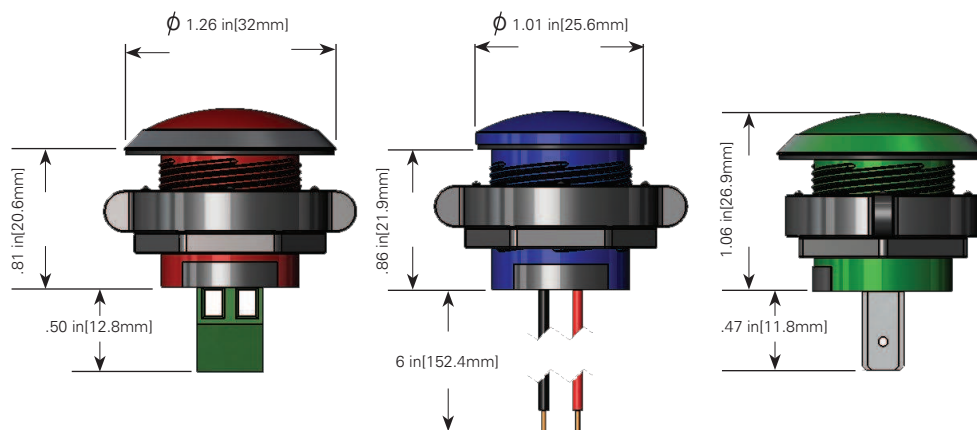

Product dimensions

Indicator Assemblies

Bezels