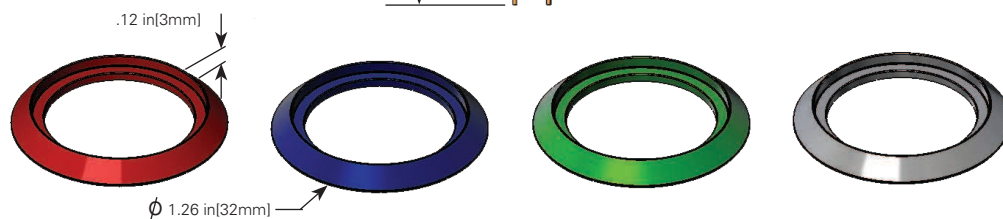

## Key features

- designed for extreme harsh and outdoor environments
- variety of connection options for fast, easy installation
- built-in LED can be used with 5, 12 or 24 volt D/C circuits
- fast pitch threads ease assembly, requiring only 1 turn
- special nut assembles by finger, or with 1" hextool
- direct sunlight visibility
- wide angle viewable
- resistant to shock and vibration
- custom LEDs and lens colors available
- optional bezel available in many colors
- moisture sealed, IP 67/NEMA 6P rated
- RoHS compliant

## Product dimensions

Indicator Assemblies

Bezels

## Product specifications

LED output	
LED color**	typ intensity, mcd
red	1300-1900
green	700-1400
white	1300-1700
blue	200-280
yellow	80-200

Materials	
body	polycarbonate, UL 94-V2
retaining nut	PBT/glass filled, UL 94-V0
wire	22 AWG 1007/1569
moisture seal	EPDM
bezel- plastic	ABS, UL 94-HB
bezel- metal	aluminum alloy

Termination Style	
X=	termination style
B	screw block
T	quick disconnect/ terminals
W	wire leads

\*Body color to match  
LED color

**\*Optional bezel: BZL 722-X**

Bezel size = 22mm

\*Sold Separately

Bezel Color	
X=	color
0	black
2	red
4	yellow
5	green
6	blue
9	white
A	actual aluminum
B	brushed aluminum
C	chrome