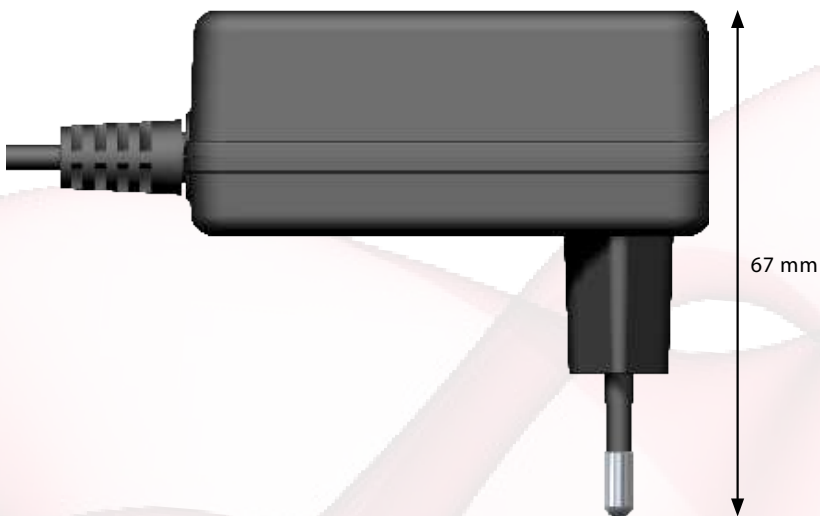

ADAPTERS OVER 10 W

RHEA US & EU 18 W

U out	I out	No load power
12 V	1500 mA	< 300 mW

U out	I out	No load power
12 V	1500 mA	< 300 mW

< 10

> 10

CAR

POWERS

LED

WIRE
LESS