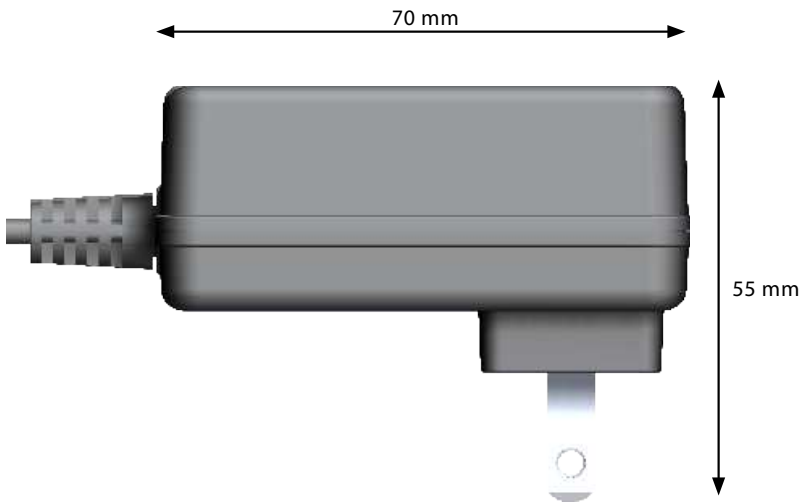

ADAPTERS OVER 10 W

RHEA US & EU 18 W

U out	I out	No load power
12 V	1500 mA	< 300 mW

U out	I out	No load power
12 V	1500 mA	< 300 mW

< 10

> 10

CAR

POWERS

LED

WIRE
LESS