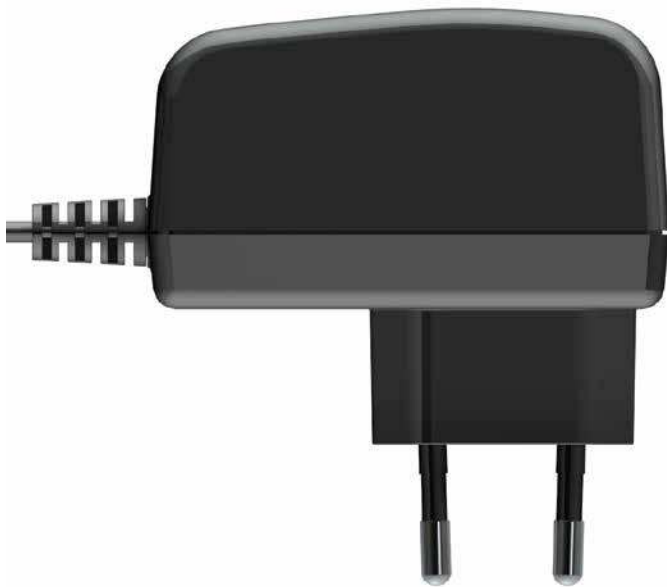

ADAPTERS UNDER 10 W

JUBILEE US & EU 7.5 W

Characteristics

Captive cable
Input: Universal
U out: 5 V
I out: 1500 mA
No load power: < 300 mW
Efficiency: > 72 %
Approvals: US (UL), EU (CE)
Mass Production: Q1, 2013

Applications

Computer networking products:
Routers
Wireless routers
Set-top-boxes
Etc.

< 10 W

> 10 W

CAR

POWERS

LED

WIRELESS

JUBILEE US 7.5W

U_{out}	I_{out}	No load power
12 V	1000 mA	< 300 mW

U_{out}	I_{out}	No load power
12 V	1000 mA	< 300 mW

< 10 W

> 10 W

CAR

POWERS

LED