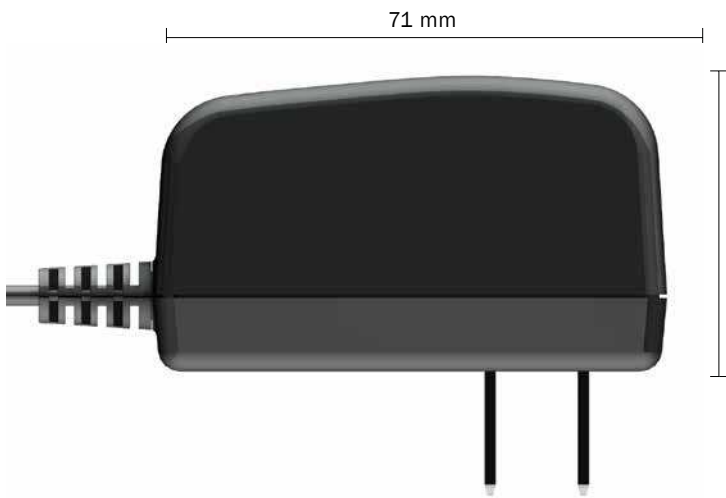

ADAPTERS UNDER 10 W

JUBILEE US & EU 7.5 W

Characteristics

Captive cable
Input: Universal
U out: 5 V
I out: 1500 mA
No load power: < 300 mW
Efficiency: > 72 %
Approvals: US (UL), EU (CE)
Mass Production: Q1, 2013

Applications

Computer networking products:
Routers
Wireless routers
Set-top-boxes
Etc.

< 10 W

> 10 W

CAR

POWERS

LED

WIRELESS

JUBILEE US 7.5W

U_{out}	I_{out}	No load power
12 V	1000 mA	< 300 mW

U_{out}	I_{out}	No load power
12 V	1000 mA	< 300 mW

< 10 W

> 10 W

CAR

POWERS

LED