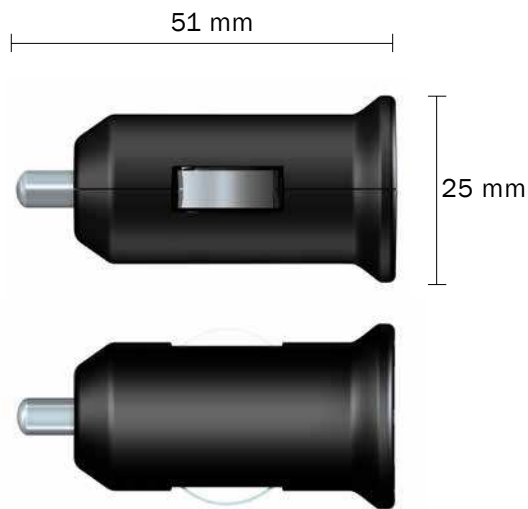

U_{out}	I_{out}	U_{in}
5 V	1000 mA	12 V
5 V	1000 mA	12 V

< 10 W

> 10 W

CAR

POWERS

LED

WIRELESS

LIMA 5 W