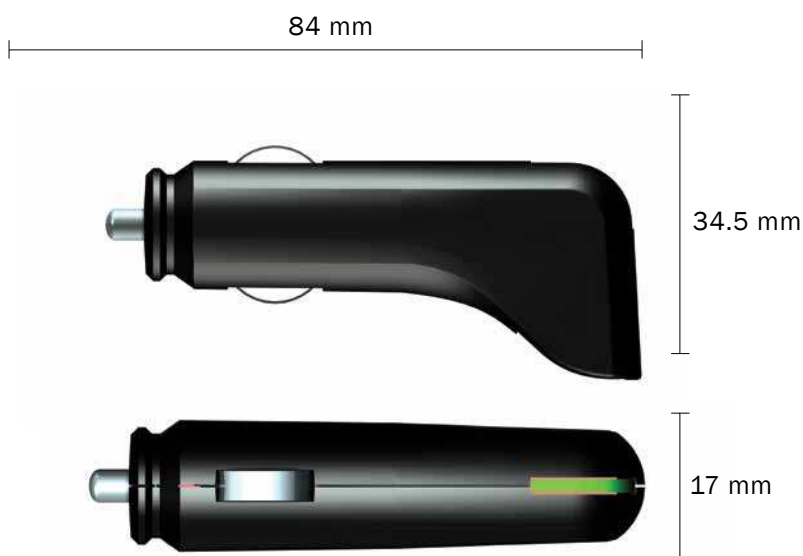

U_{out}	I_{out}	U_{in}
5 V	1000 mA	12 V
5 V	1000 mA	12 V

< 10 W

> 10 W

CAR

POWERS

LED

WIRELESS

LIMA 5 W