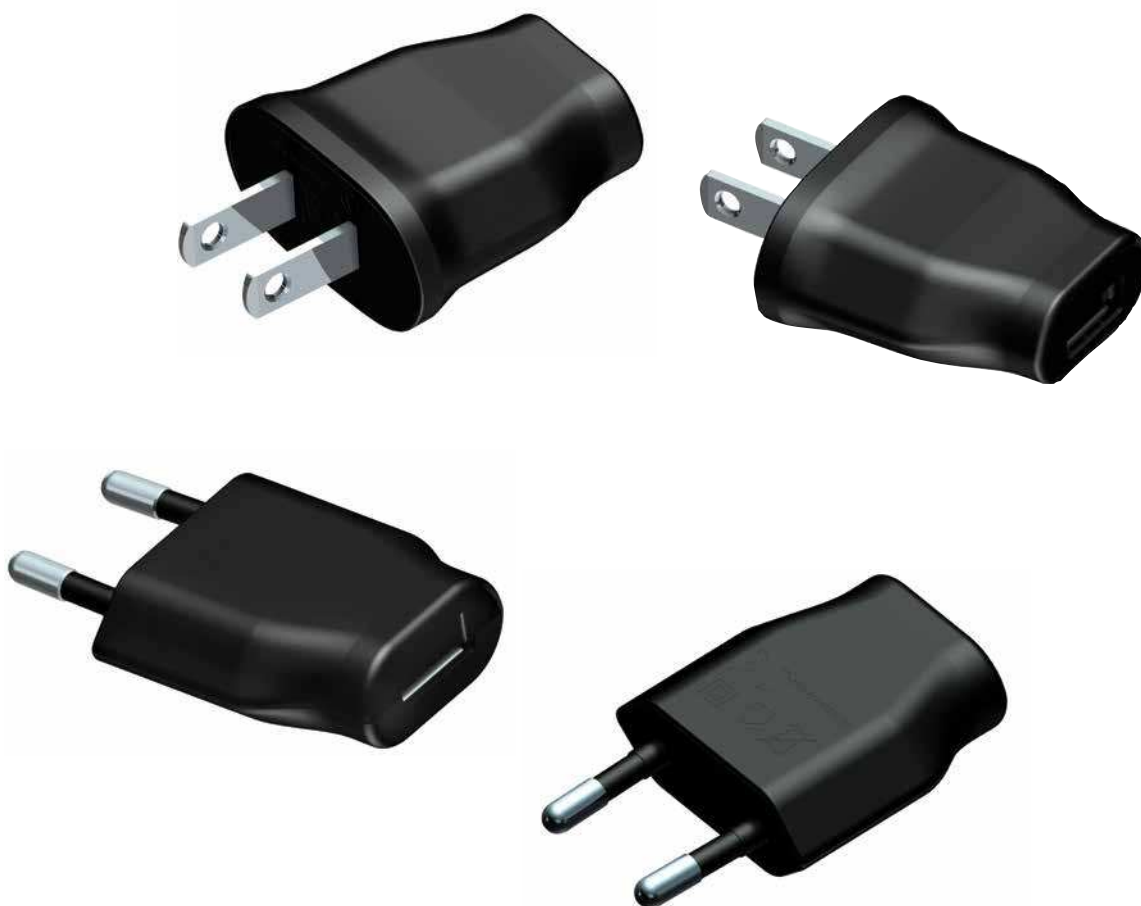

ADAPTERS UNDER 10 W

STRATOS US & EU 3.5 W

< 10 W

> 10 W

CAR

POWERS

LED

WIRELESS

Characteristics

USB A connector
Input: Universal
U out 5 V
I out 700 mA
No load power: < 150 mW
Efficiency > 68 % (CoC v 4)
Approvals: US (UL, FCC), EU (CE)

Applications

Mobile phones
Bluetooth accessories
Digital cameras
Wireless communication accessories
MP3 player
Other mobile devices

STRATOS US & EU 3.5

U_{out}	I_{out}	No load power
5 V	700 mA	< 150 mW

U_{out}	I_{out}	No load power
5 V	700 mA	< 150 mW

< 10 W

> 10 W

CAR

POWERS

LED