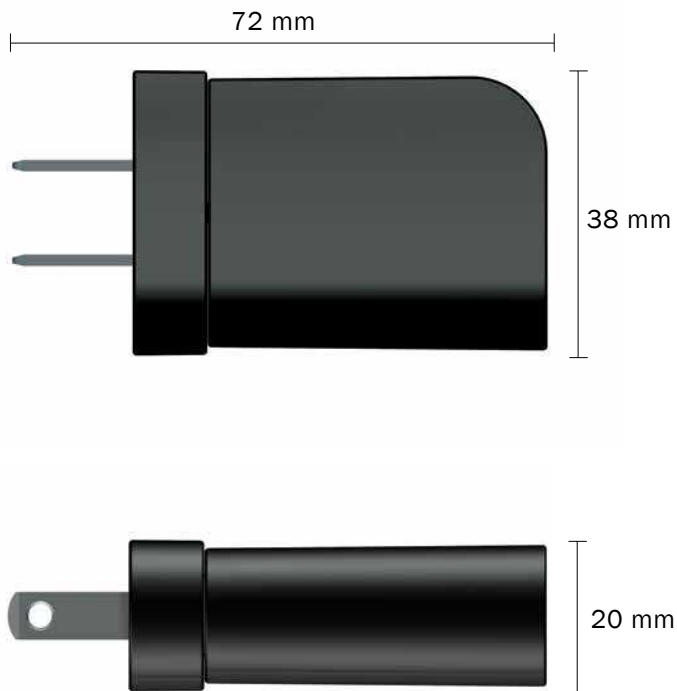

TWISTER US 5 W

< 10 W

> 10 W

CAR

POWERS

LED

WIRELESS

U_{out}	I_{out}	No load power
5 V	1000 mA	< 150 mW