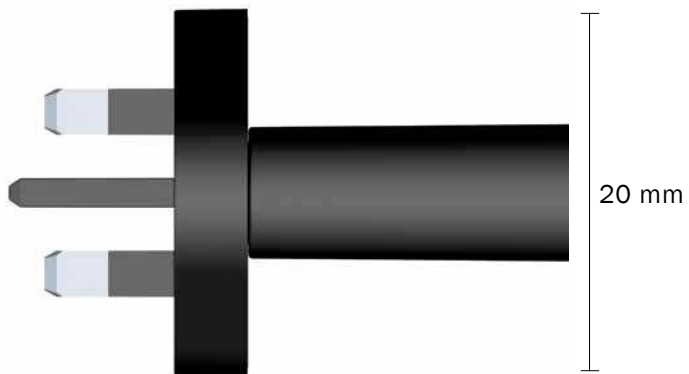

ADAPTERS UNDER 10 W

TWISTER US 5 W

Characteristics

USB A connector
Input: Universal
U out 5 V
I out 1000 mA
No load power: < 150 mW
Efficiency ~74 % (CoC v 4)
Approvals: US (UL, FCC)

Applications

Mobile phones
Bluetooth accessories
Digital cameras
Wireless communication accessories
MP3 player
Other mobile devices

Characteristics

USB A connector
Input: Universal
U out 5 V
I out 1000 mA
No load power: < 150 mW
Efficiency ~74 % (CoC v 4)
Approvals: EU (CE)

Applications

Mobile phones
Bluetooth accessories
Digital cameras
Wireless communication accessories
MP3 player
Other mobile devices

< 10 W

> 10 W

CAR

POWERS

LED

WIRELESS

TWISTER UK & EU 5 W

< 10 W