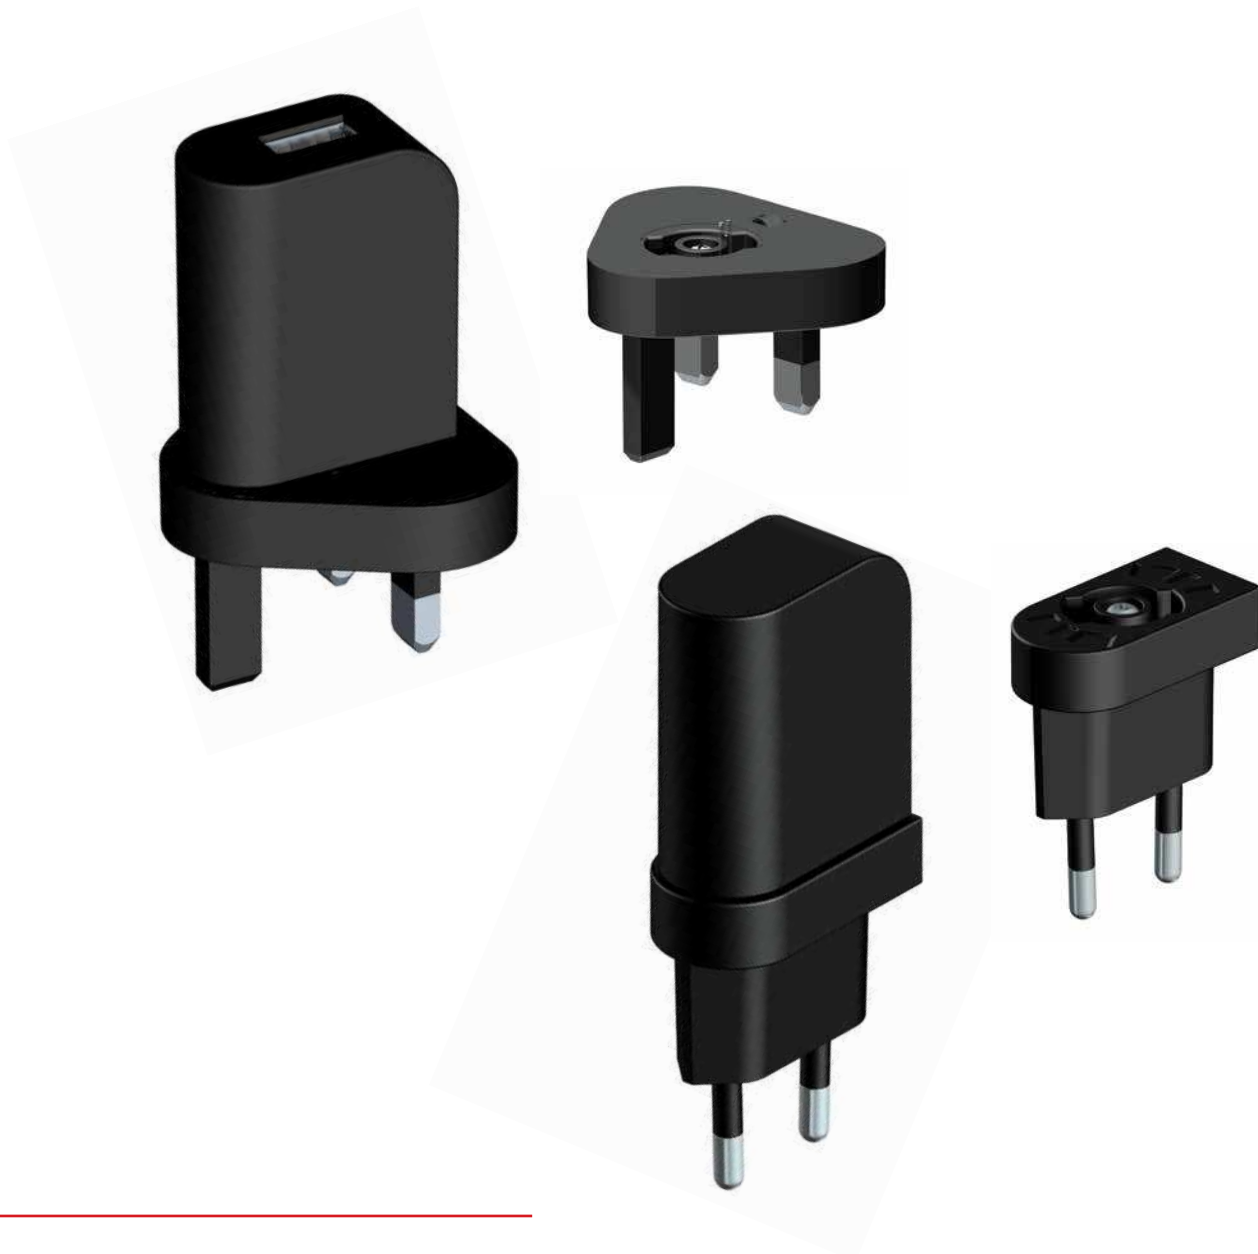

ADAPTERS UNDER 10 W

TWISTER US 5 W

Characteristics

USB A connector
Input: Universal
U out 5 V
I out 1000 mA
No load power: < 150 mW
Efficiency ~74 % (CoC v 4)
Approvals: US (UL, FCC)

Applications

Mobile phones
Bluetooth accessories
Digital cameras
Wireless communication accessories
MP3 player
Other mobile devices

< 10 W

> 10 W

CAR

POWERS

LED

WIRELESS

TWISTER UK & EU 5 W

< 10 W