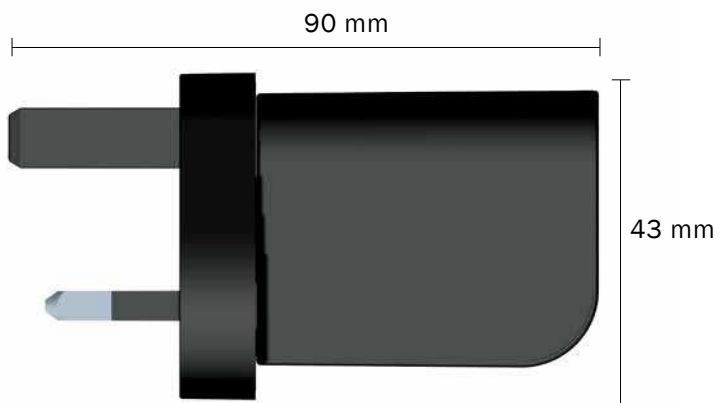

TWISTER UK & EU 5 W

< 10 W

> 10 W

CAR

POWERS

LED

WIRELESS

U_{out}	I_{out}	No load power
5 V	1000 mA	< 150 mW