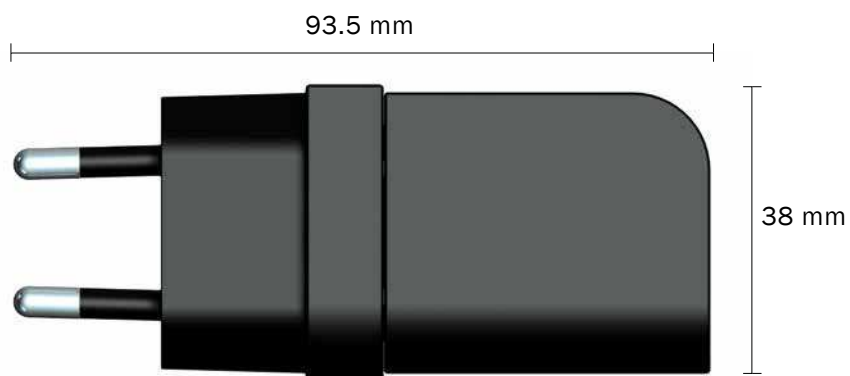

TWISTER UK & EU 5 W

< 10 W

> 10 W

CAR

POWERS

LED

WIRELESS

U_{out}	I_{out}	No load power
5 V	1000 mA	< 150 mW