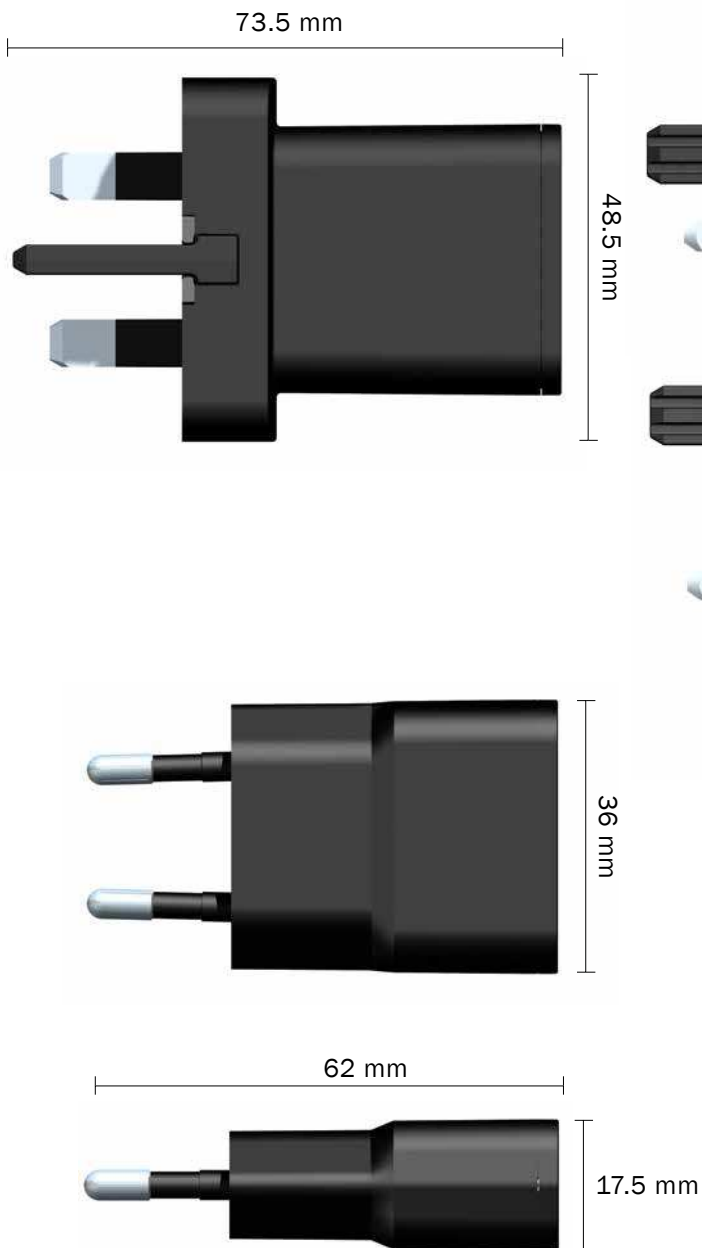

ADAPTERS UNDER 10 W

CUBE UK & EU 5 W

Characteristics

USB A connector
Input: Universal
U out 5V
I out 1000 mA
No load power: < 150 mW
Efficiency ~68 % (CoC v 4)
Approvals: EU (CE)

Applications

Mobile phones
Bluetooth accessories
Digital cameras
Wireless communication accessories
MP3 player
Other mobile devices

< 10 W

> 10 W

CAR

POWERS

LED

WIRELESS

CUBE UK & EU 5 W

< 10 W

> 10 W

CAR

POWERS

LED

WIRELESS

U_{out}	I_{out}	No load power
5 V	1000 mA	< 150 mW