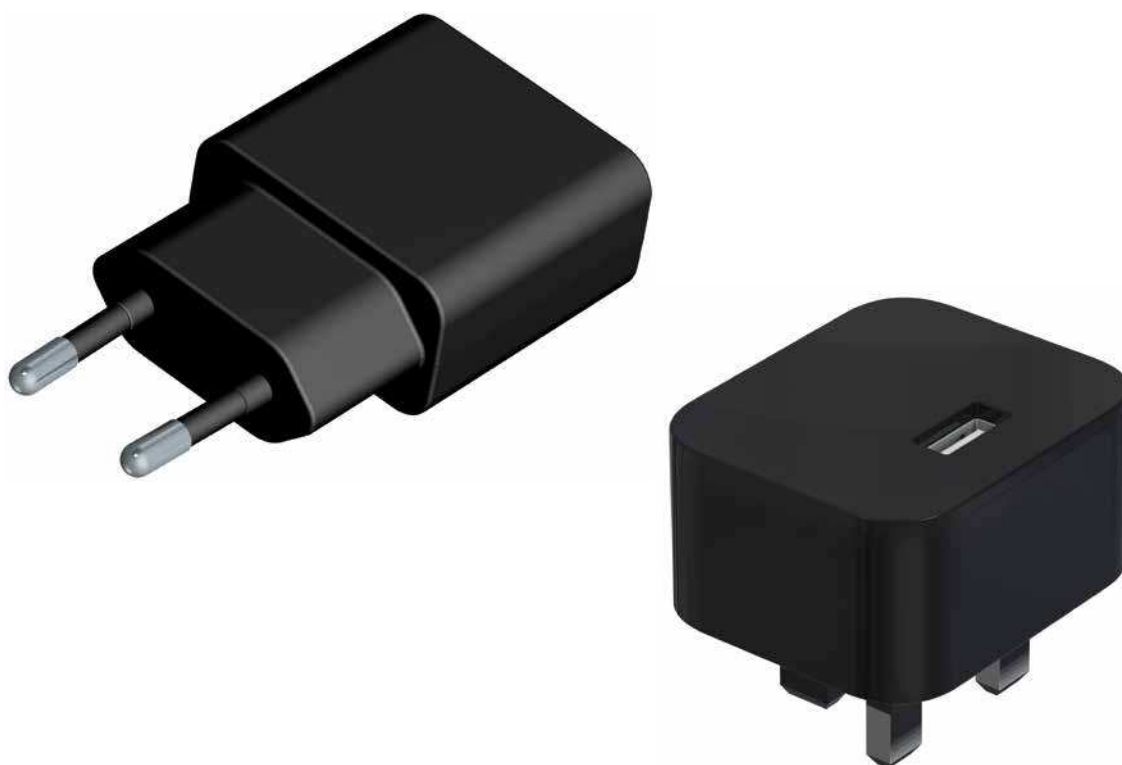

ADAPTERS OVER 10 W

JIPPO UK & EU 10 W

< 10 W

> 10 W

CAR

POWERS

LED

WIRELESS

Characteristics

USB A connector
Input: Universal
U out 5 V
I out 2100 mA
No load power: < 30 mW
Efficiency > 73 %
Approvals: EU (CE)

Applications

Bluetooth / WLAN
Digital cameras
Communication accessories
MPEG players
Notebooks
Safety technology
Tablets
Other mobile devices