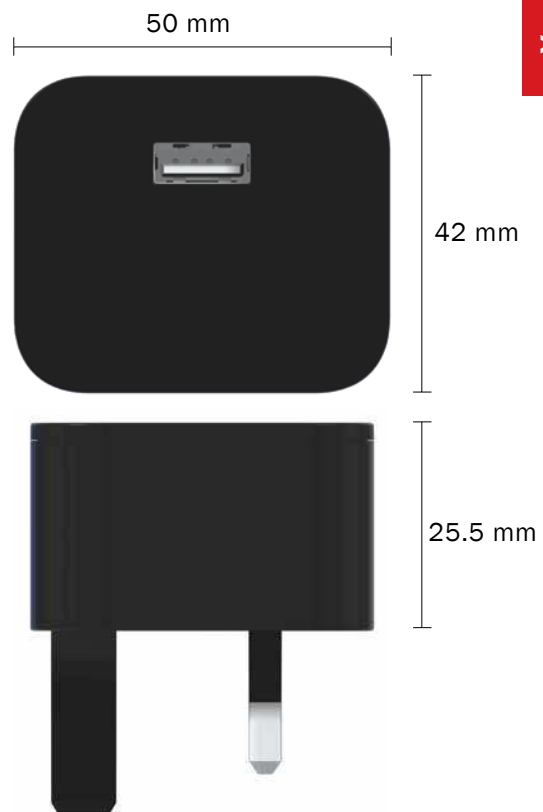

JIPPO UK & EU 10 W

< 10 W

> 10 W

CAR

POWERS

LED

WIRELESS

U_{out}	I_{out}	No load power
5 V	2100 mA	< 150 mW