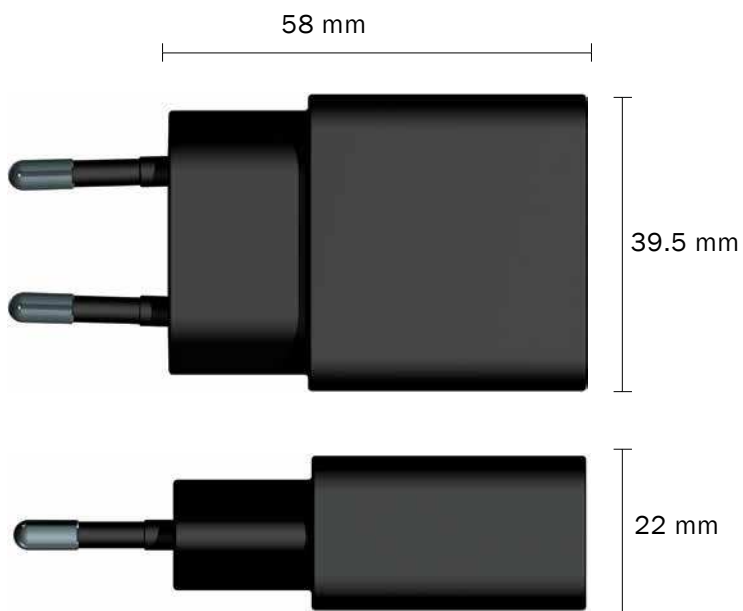

JIPPO UK & EU 10 W

< 10 W

> 10 W

CAR

POWERS

LED

WIRELESS

U_{out}	I_{out}	No load power
5 V	2100 mA	< 150 mW