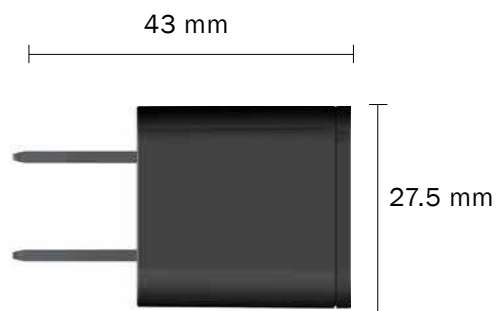

JIPPO UK & CN 5 W

< 10 W

> 10 W

CAR

POWERS

LED

WIRELESS

U_{out}	I_{out}	No load power
5 V	1000 mA	< 150 mW