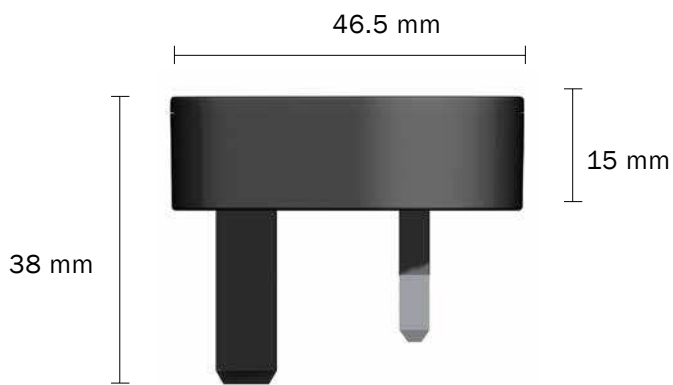

JIPPO UK & CN 5 W

< 10 W

> 10 W

CAR

POWERS

LED

WIRELESS

U_{out}	I_{out}	No load power
5 V	1000 mA	< 150 mW