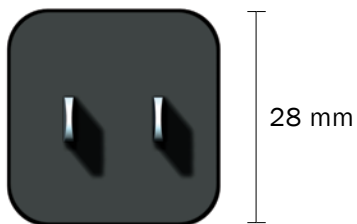

ADAPTERS UNDER 10 W

JIPPO US & EU 5 W

Characteristics

USB A connector
Input: Universal
U out 5V
I out 1000 mA
No load power: < 150 mW
Efficiency ~68 % (CoC v 4)
Approvals: US (UL, FCC), EU (CE)

Applications

Mobile phones
Bluetooth accessories
Digital cameras
Wireless communication accessories
MP3 player
Other mobile devices

< 10 W

> 10 W

CAR

POWERS

LED

WIRELESS

JIPPO US & EU 5 W