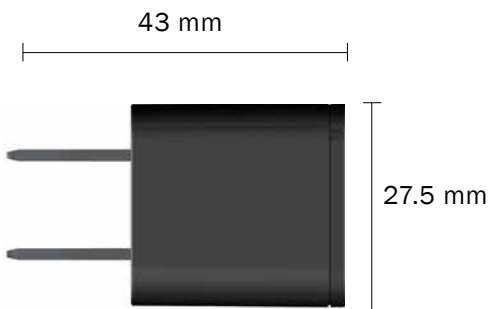

JIPPO US & EU 5 W

U_{out}	I_{out}	No load power
5 V	1000 mA	< 150 mW

U_{out}	I_{out}	No load power
5 V	1000 mA	< 150 mW

< 10 W

> 10 W

CAR

POWERS

LED

WIRELESS