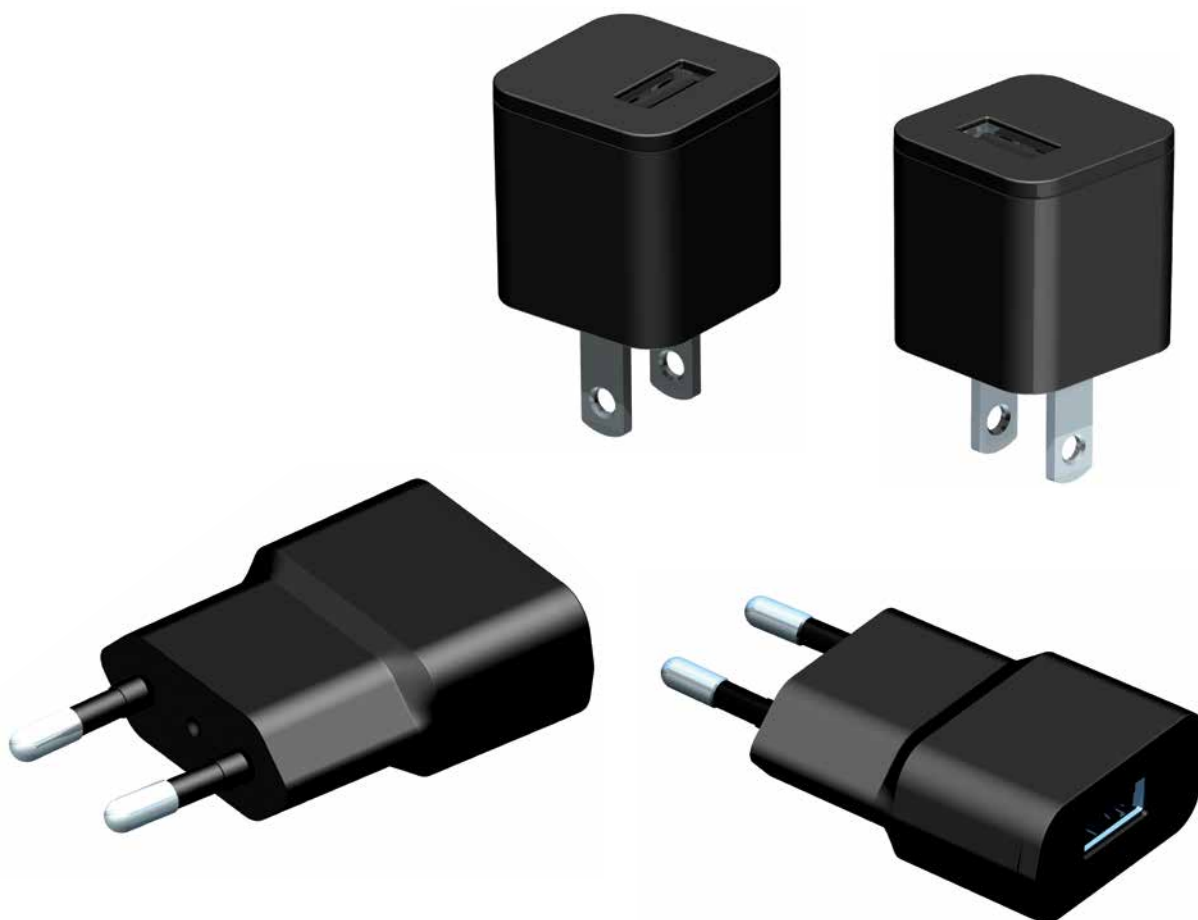

ADAPTERS UNDER 10 W

JIPPO US & EU 5 W

Characteristics

USB A connector
Input: Universal
U out 5V
I out 1000 mA
No load power: < 150 mW
Efficiency ~68 % (CoC v 4)
Approvals: US (UL, FCC), EU (CE)

Applications

Mobile phones
Bluetooth accessories
Digital cameras
Wireless communication accessories
MP3 player
Other mobile devices

< 10 W

> 10 W

CAR

POWERS

LED

WIRELESS

JIPPO US & EU 5 W

U_{out}	I_{out}	No load power
5 V	1000 mA	< 150 mW

U_{out}	I_{out}	No load power
5 V	1000 mA	< 150 mW

< 10 W

> 10 W

CAR

POWERS

LED

WIRELESS