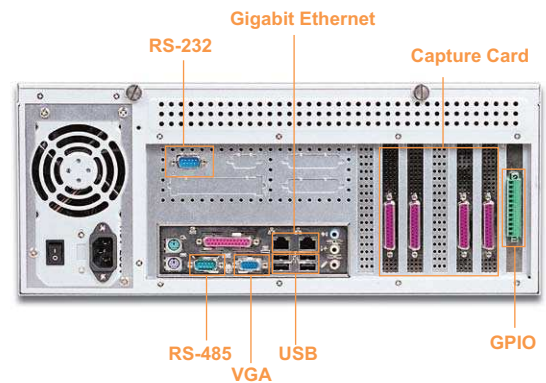

## Feature

- Adopts Intel Matrix Storage Technology to support RAID 0/1/5/10
- Support up to six PCI slots and one PCI-E x 16 slot
- Support up to five HDD
- Dual Gigabit Ethernet ports

## SPECIFICATION

Platform	
CPU	Intel® socket 775 Pentium® 4 or Celeron® processor
Chipset	Intel® 945G
Memory	Up to 4GB DDR 667/533 SDRAM on four 240-pin DIMM sockets
BIOS	Award
SSD	N/A
Storage Device	5 Swappable HDD
Expansion	6 PCI slot
RAID Function	RAID 0/1/5/10
Operating Temperature	0 to 40°C
Color	Silver/ Black
Dimension	482(W) x 461(D) x 177(H) mm
Optional	Slim type DVD/RW
I/O	
MIO	Two serial (RS-232 x 1, selectable RS-232/422/485 x 1)
Ethernet	Dual 10BASE-T/100BASE-TX/1000BASE-T
Audio	AC '97 2.2
Keyboard/Mouse	PS/2
GPIO	6GP In, 2GP Out (Optional)
USB	USB2.0 x8

## ■ PVR-4450 Drawing

Display	
Chipset	Intel® GMA950 GMCH
Display Memory	Dynamic share system memory up to 224MB or static share system memory up to 128MB
Interface	VGA