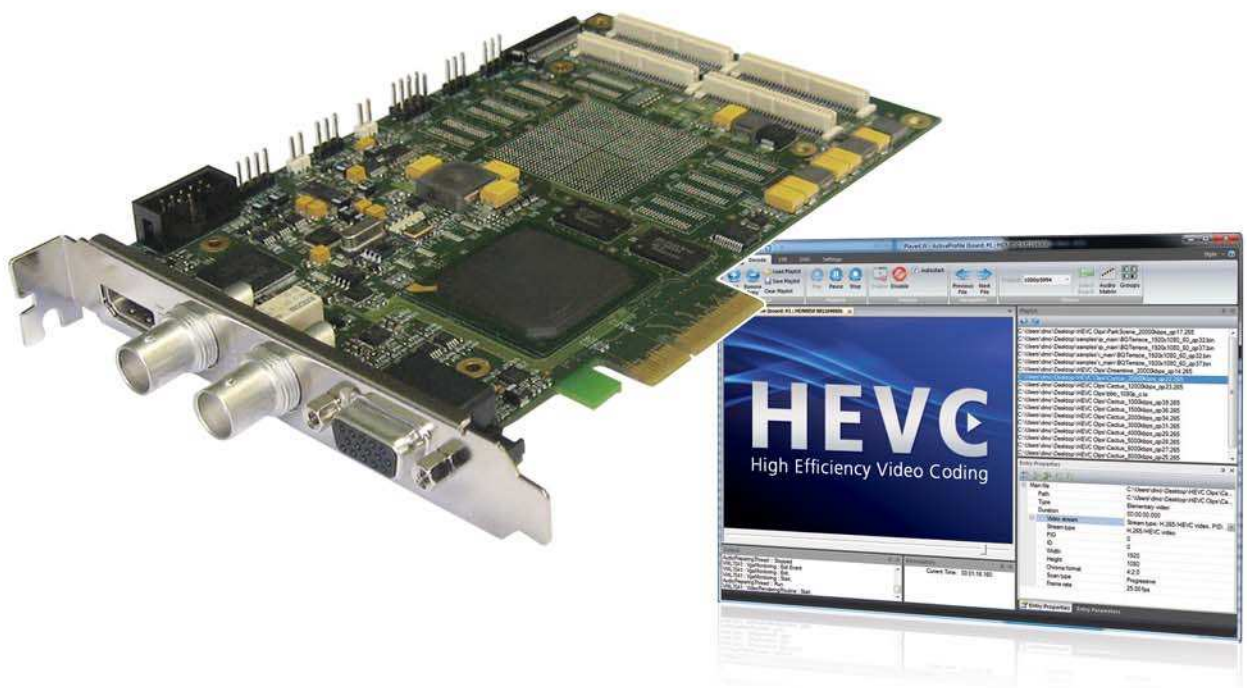

Stradis HDM850+

HEVC/H.265 Professional Decoder

TECHNICAL SPECIFICATIONS

HDM850+		HEVC/H.265 H.264 MPEG-1/2
VIDEO OUTPUTS		
Digital	HD / SD-SDI up to 3Gb/s / 1080p60 (SMPTE 259, 292, 424,425-A) HDMI 1.3 Secondary SD-SDI (SMPTE 259) for simultaneous HD & SD playback	
Analog	YPbPr, RGB up to 1080p30, Composite, S-video	
VIDEO INPUTS		
Digital	HD / SD-SDI up to 3Gb/s for seamless live video stream into a MPEG playlist	
SUPPORTED FORMATS		
Video Formats	1080p, 1080i, 720p, NTSC, PAL	
Picture Size	HD / SD	
Chroma Sampling Format	4:2:2 (H.264/MPEG-2) & 4:2:0	
Profile	HEVC up to MP@4.1 H.264 up to Hi10P@L4.2 (10bits) / MPEG-2 up to HP@HL	
Color Standards	BT.709 & BT.601	
File Formats	MP4, MOV, MXF (OP1a/OP-Atom) MPEG-2 PS / TS	
Audio Codecs	MPEG, PCM, AAC, Dolby (pass-through)	
Maximum Video Bit Rate (MPEG-2)	Up to 20 Mbps (HEVC) Up to 100 Mbps (H.264) Up to 150 Mbps (MPEG-2)	
AUDIO OUTPUTS		
Embedded Audio Channel	SDI (16), HDMI (8)	
Digital	AES3 (8)	
Analog	Unbalanced (2)	
ADVANCED FEATURES		
Seamless frame accurate playback	Yes	
RS-422 control	Sony 9-pin protocol, device mode	
VITC / LTC Output	Yes	
Genlock/Reference Input	Yes	
Video / Audio adjustments	Yes (Analog & Digital)	
Upscaling / Downscaling	Any to Any resolution with auto adaptive color conversion	
Deinterlacing	Yes	
Streaming Interface	Yes (RTP / UDP)	
Monitoring / Preview	Yes	
On Screen Display (OSD)	Full screen - Alpha-blended	
Multiboarding	Yes	
DEVELOPER RESOURCES		
Operating Systems	Windows 7 / XP / Server 2003-2008 (32/64 bit)	
Software	Powerful end user application provided	
Development Kits	Livewire SDK & Stradis SDK	
SYSTEM CONFIGURATION		
Minimum Configuration	H.264/MPEG-2: Pentium Dual Core 2.5 GHz, 2GB RAM HEVC: Pentium Quad Core 3.1 Ghz, 4GB RAM	
PCI Compliance	PCIe rev1.1 (4 lanes)	
Dimensions of the board	167.7 x 111.2 mm (6.60" x 4.38")	
Power consumption	10.3 W	