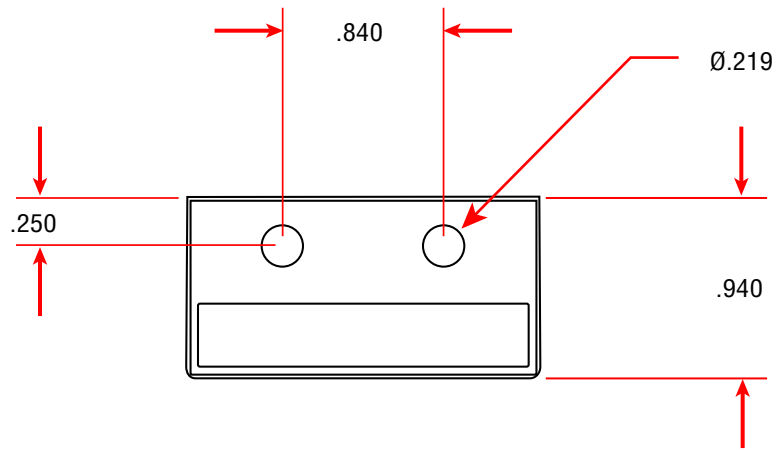

Magnet

Section A - A

Magnet Housing

## MAGNET ASSEMBLY

Part No.: **059**

Magnet Specification: NbFeB 45

PROPERTY OF NORAM