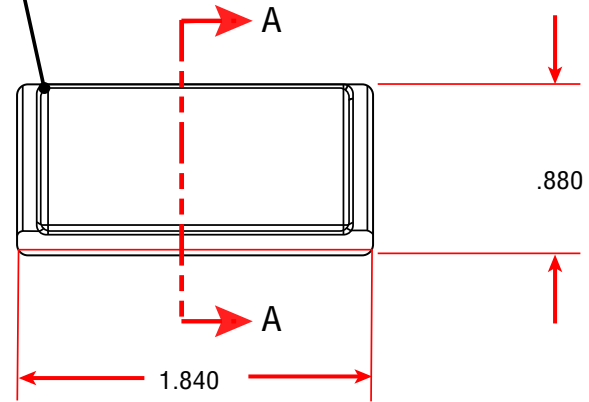

Magnet

Section A - A

Magnet Housing

## MAGNET ASSEMBLY

Part No.: **059**

Magnet Specification: NbFeB 45

PROPERTY OF NORAM