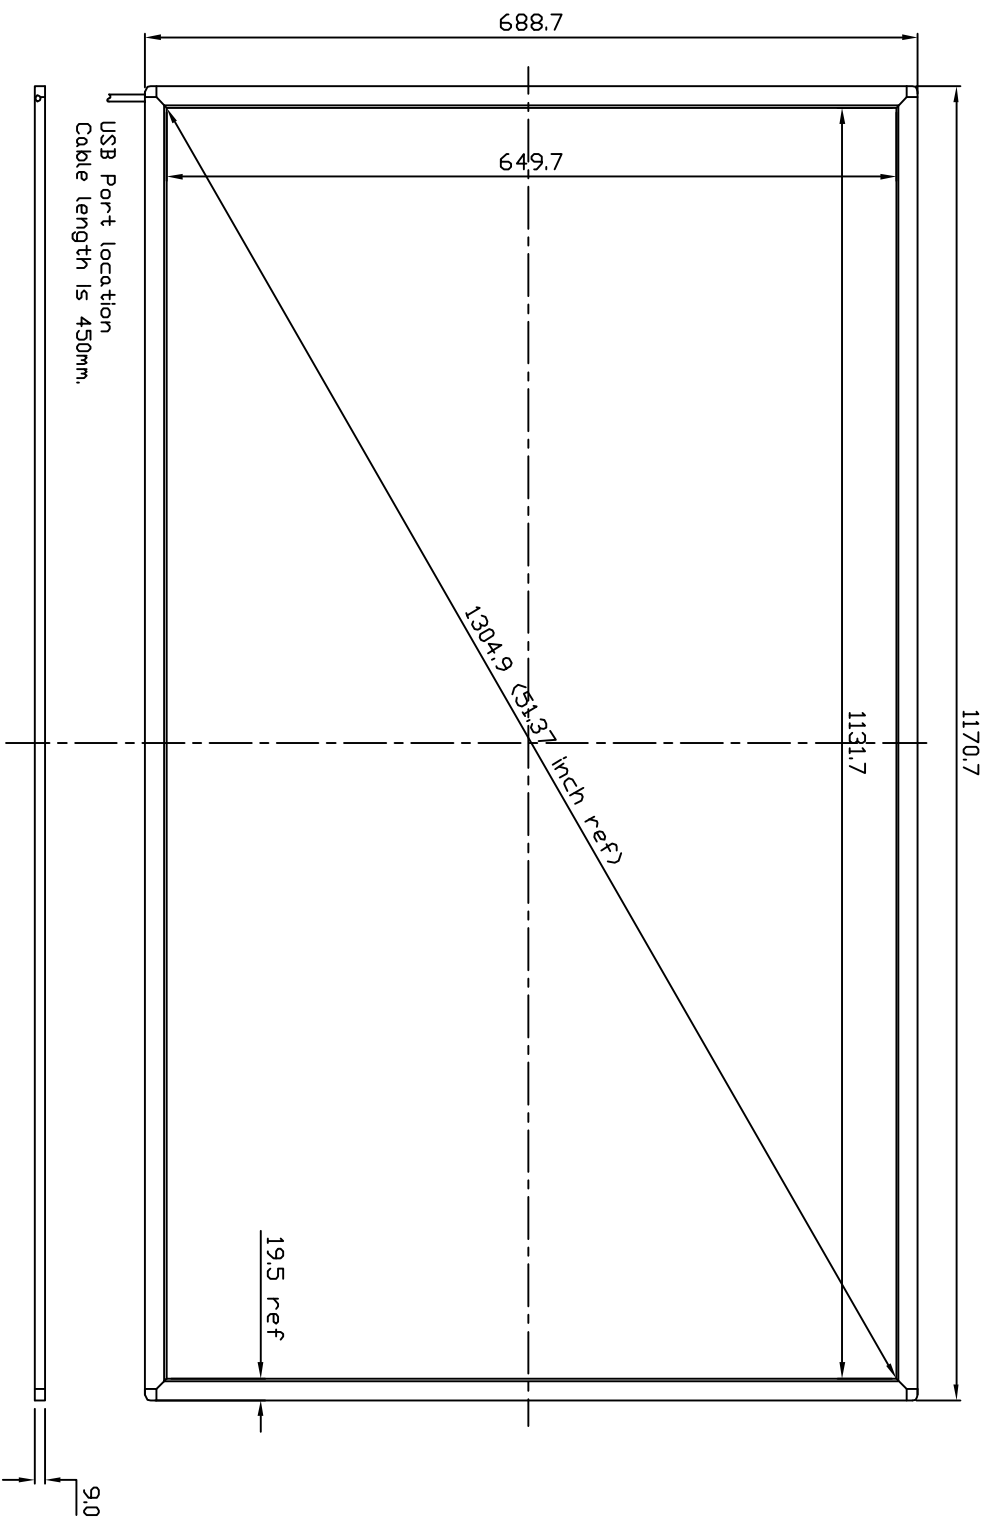

H G F E D C B A

会签栏

☐ 02

☐ 03

☐ 05

☐ 06

☐ 07

分发栏

☐ 02 ☐ 03

☐ 05 ☐ 06

☐ 07

IRTOUCH

BEIJING IRTOUCHSYSTEMS CO., LTD.

EXPLODE No:

Rev: A

PROJECTION

MATERIAL: DO NOT SCALE DRAWING
ALL DIMENSIONS ARE MM

PART No:

T50

DRAW No:

FINISH: LINEAR TO: X:±10
Y:±0.5

PART NAME: TOUCHSCREEN FOR 50"

SCALE: 1:1

ACTION: DESIGNER: DATE: 2008.07.10

CHECKED: DATE:

APPROVED: DATE:

SHEET 1 OF 1

A4