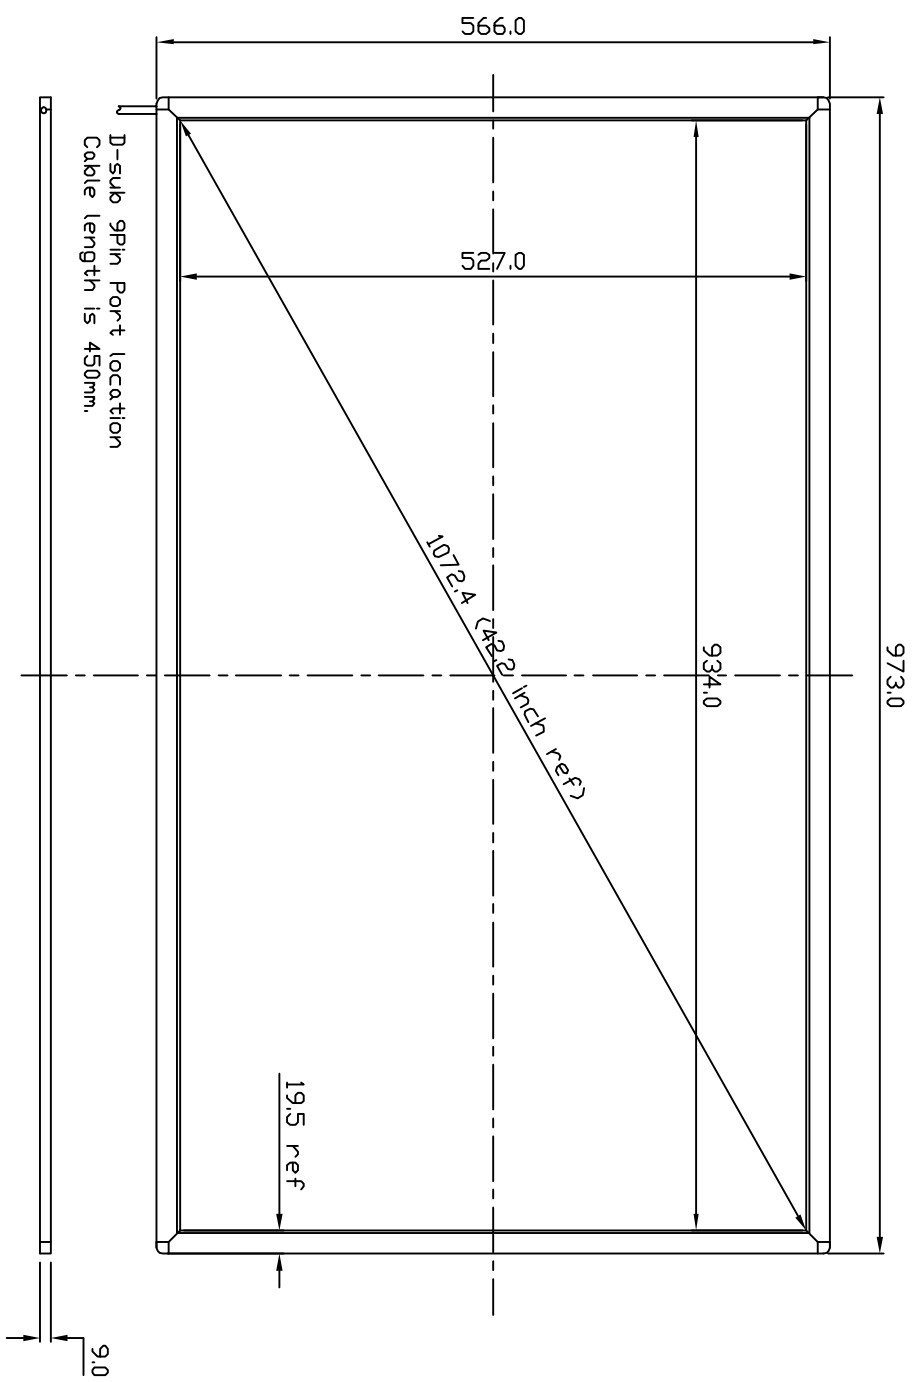

H G F E D C B A

会签栏

☐ 02

☐ 03

☐ 05

☐ 06

☐ 07

分发栏

☐ 02 ☐ 03

☐ 05 ☐ 06

☐ 07

IRTOUCH

BEIJING IRTOUCHSYSTEMS CO., LTD.

EXPLODE No:

Rev: A

PROJECTION

MATERIAL: DO NOT SCALE DRAWING ALL DIMENSIONS ARE MM

PART No: T 42

DRAW No:

FINISH: LINEAR TO: X:±10 Y:±10 Z:±0.5

PART NAME: TOUCHSCREEN FOR 42"

SCALE: 1:1

ACTION: DESIGNER: DATE: 2008.06.23

CHECKED: DATE:

APPROVED: DATE:

DATE: 2008.06.23

DATE:

SHEET 1 OF 1 A4