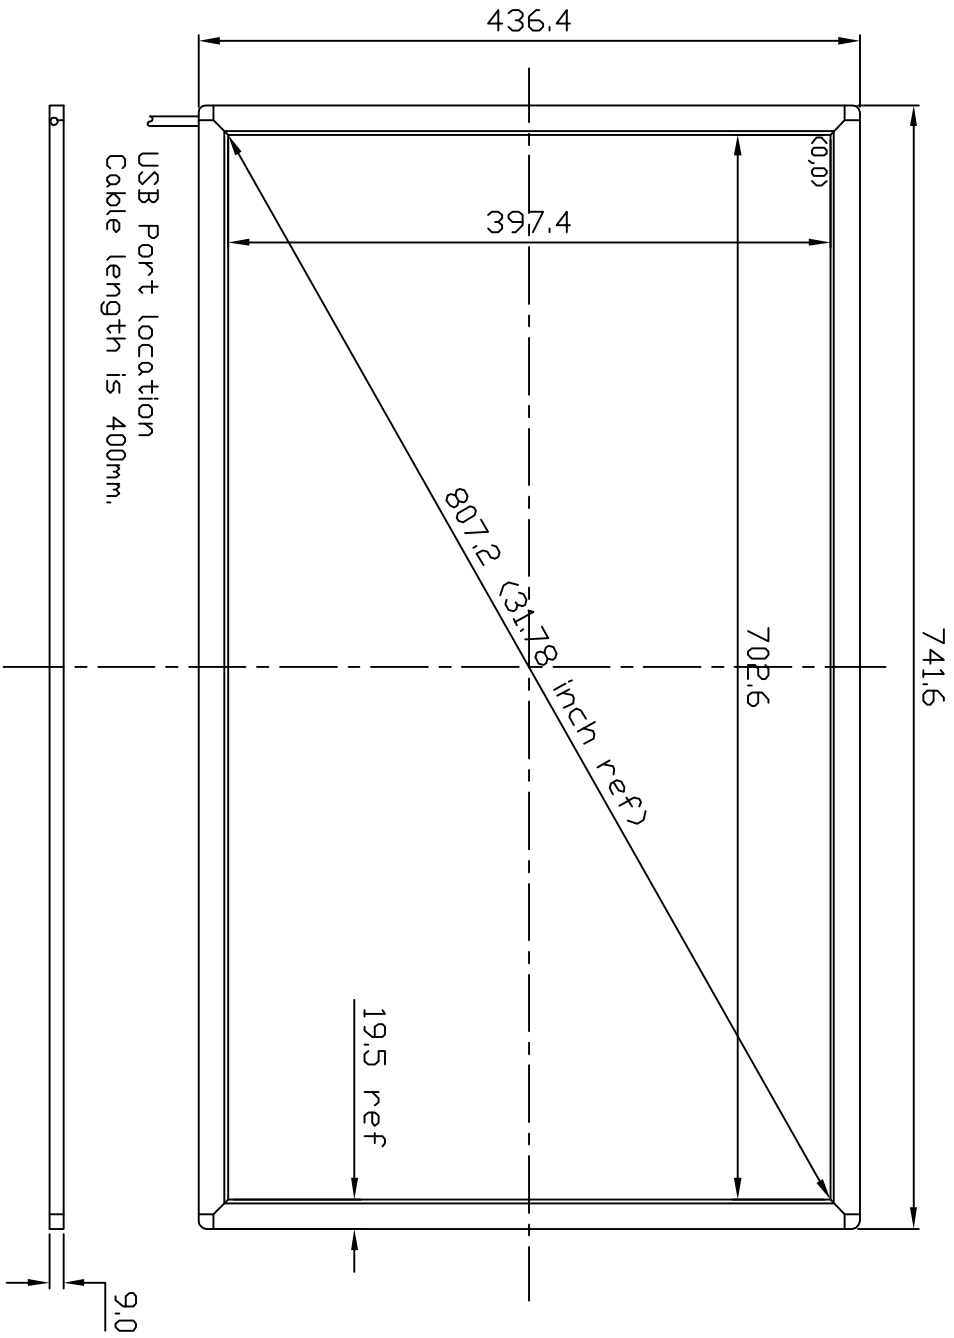

H G F E D C B A

会签栏

☐ 02

☐ 03

☐ 05

☐ 06

☐ 07

分发栏

☐ 02 ☐ 03

☐ 05 ☐ 06

☐ 07

IRTOUCH

BEIJING IRTOUCHSYSTEMS CO., LTD.

EXPLODE No:

Rev: A

PROJECTION

MATERIAL: DO NOT SCALE DRAWING
ALL DIMENSIONS ARE MM

PART No:

T32

DRAW No:

FINISH: LINEAR TO: X:±10
Y:±10
Z:±0.5
ANGULAR TO: ±10°

PART NAME:

TOUCHSCREEN FOR 32"

SCALE: 1:1

ACTION: DESIGNER: DATE: 2008.10.07

CHECKED: DATE:

APPROVED: DATE:

SHEET 1 OF 1

A4