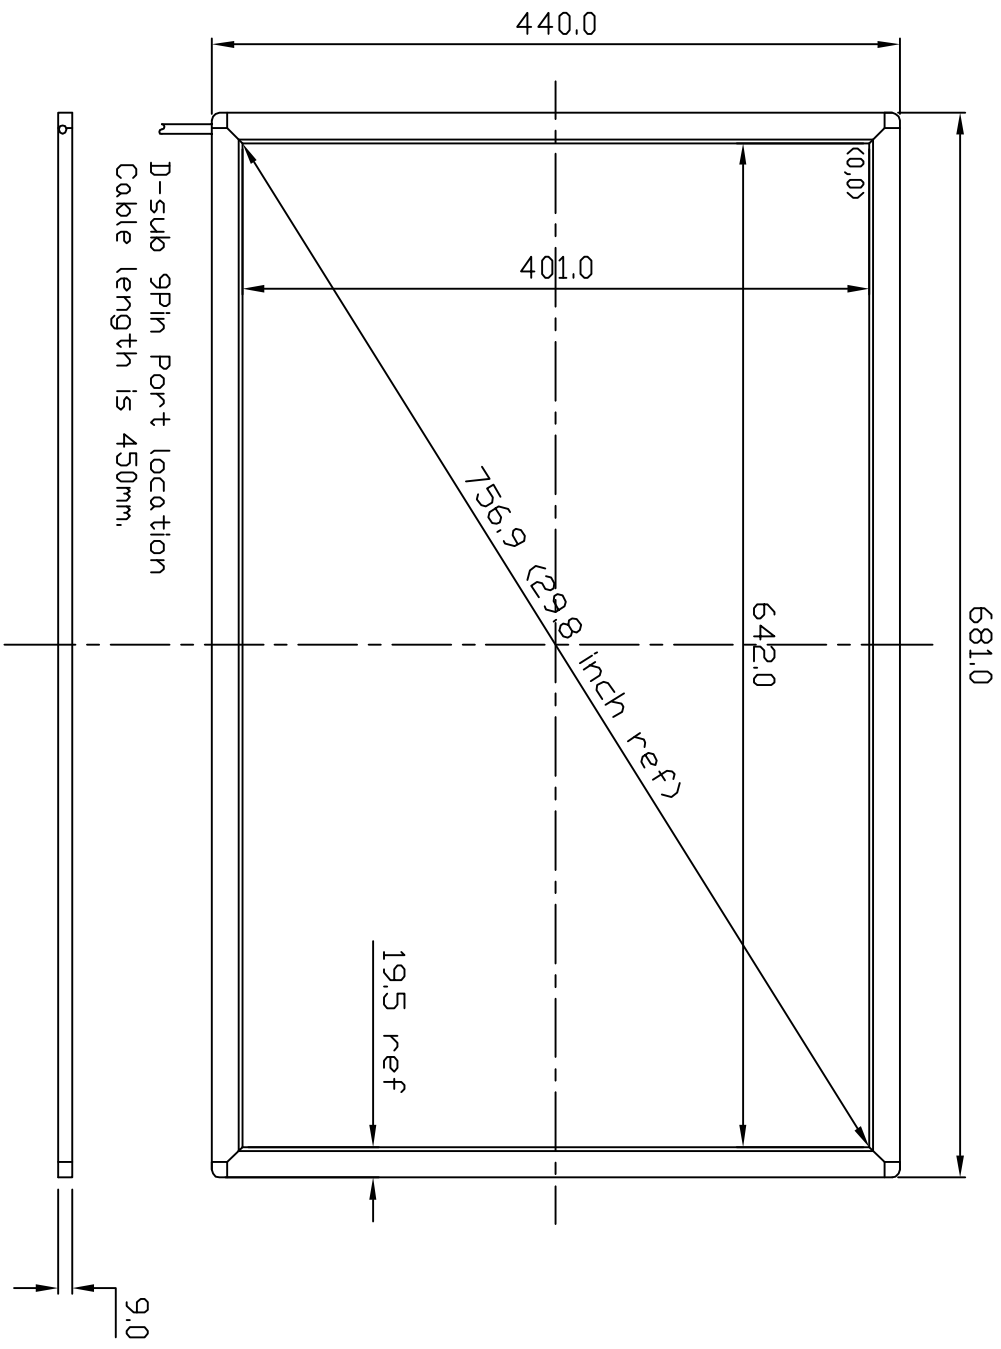

H G F E D C B A

会签栏

02

03

05

06

07

分发栏

02 03

05 06

07

IRTOUCH

BEIJING IRTOUCH SYSTEMS CO., LTD.

EXPLODE No:

Rev: A

PROJECTION

MATERIAL: DO NOT SCALE DRAWING ALL DIMENSIONS ARE MM

PART No:

T30

DRAW No:

FINISH: LINEAR TO: X: ±10 Y: ±10 Z: ±0.5

PART NAME:

TOUCHSCREEN FOR 30"

SCALE: 1:1