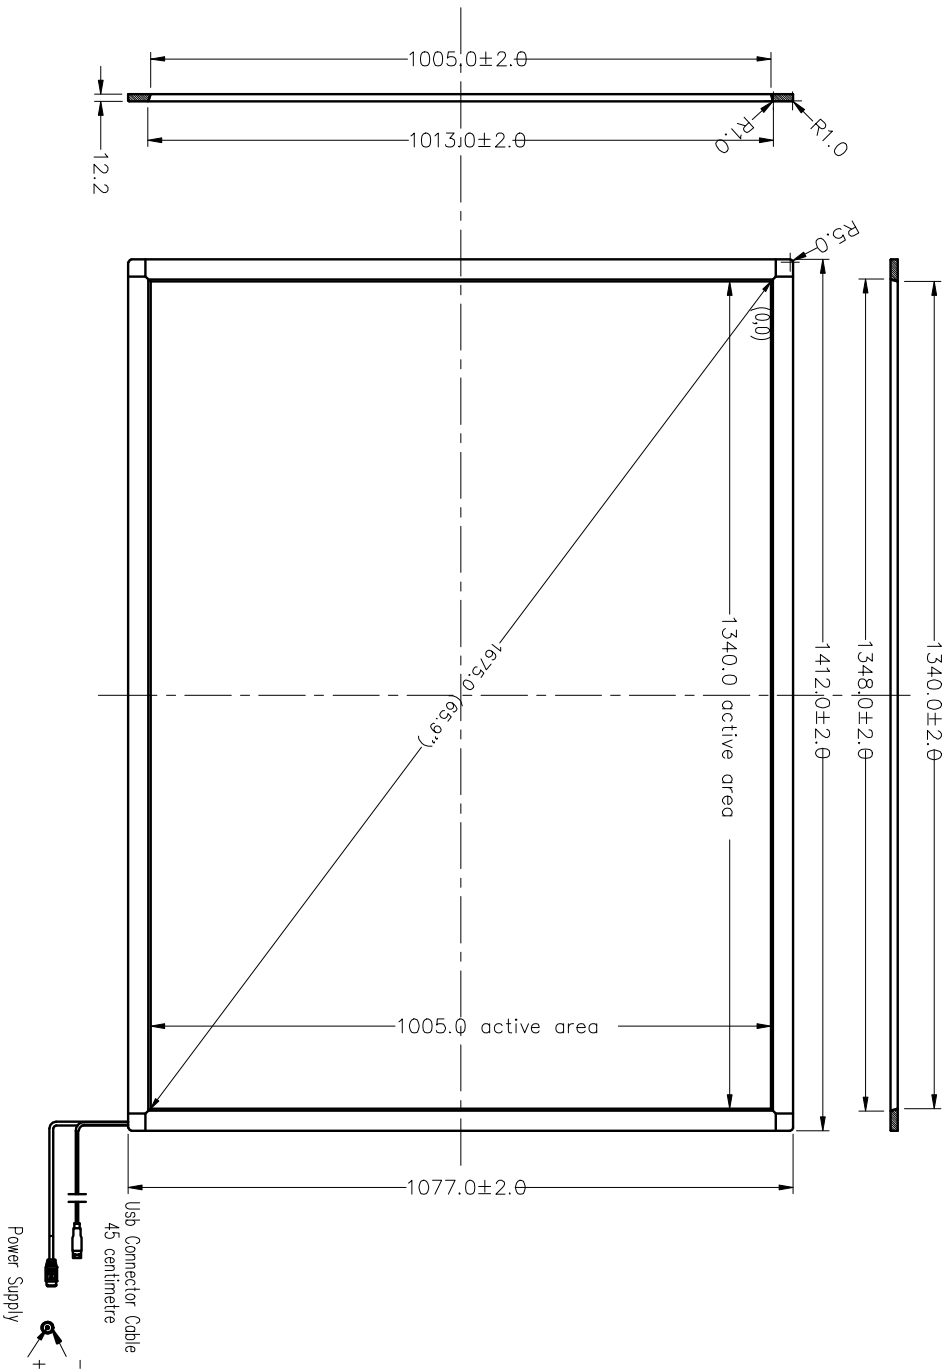

会整栏

☐ 02

☐ 03

☐ 05

☐ 06

☐ 07

分发栏

☐ 02 ☐ 03

☐ 05 ☐ 06

☐ 07

H G F E D C B A

IRTOUCH

BEIJING IRTOUCHSYSTEMS CO., LTD.

EXPLODE No:

Rev: A

PROJECTION

MATERIAL:

PART No:

L65

DRAW No:

FINISH:

PART NAME:

TOUCHSCREEN FOR 65"

SCALE: 1:1

ACTION:

DESIGNER:

CHECKED:

APPROVED:

SHEET 1 OF 1 A4