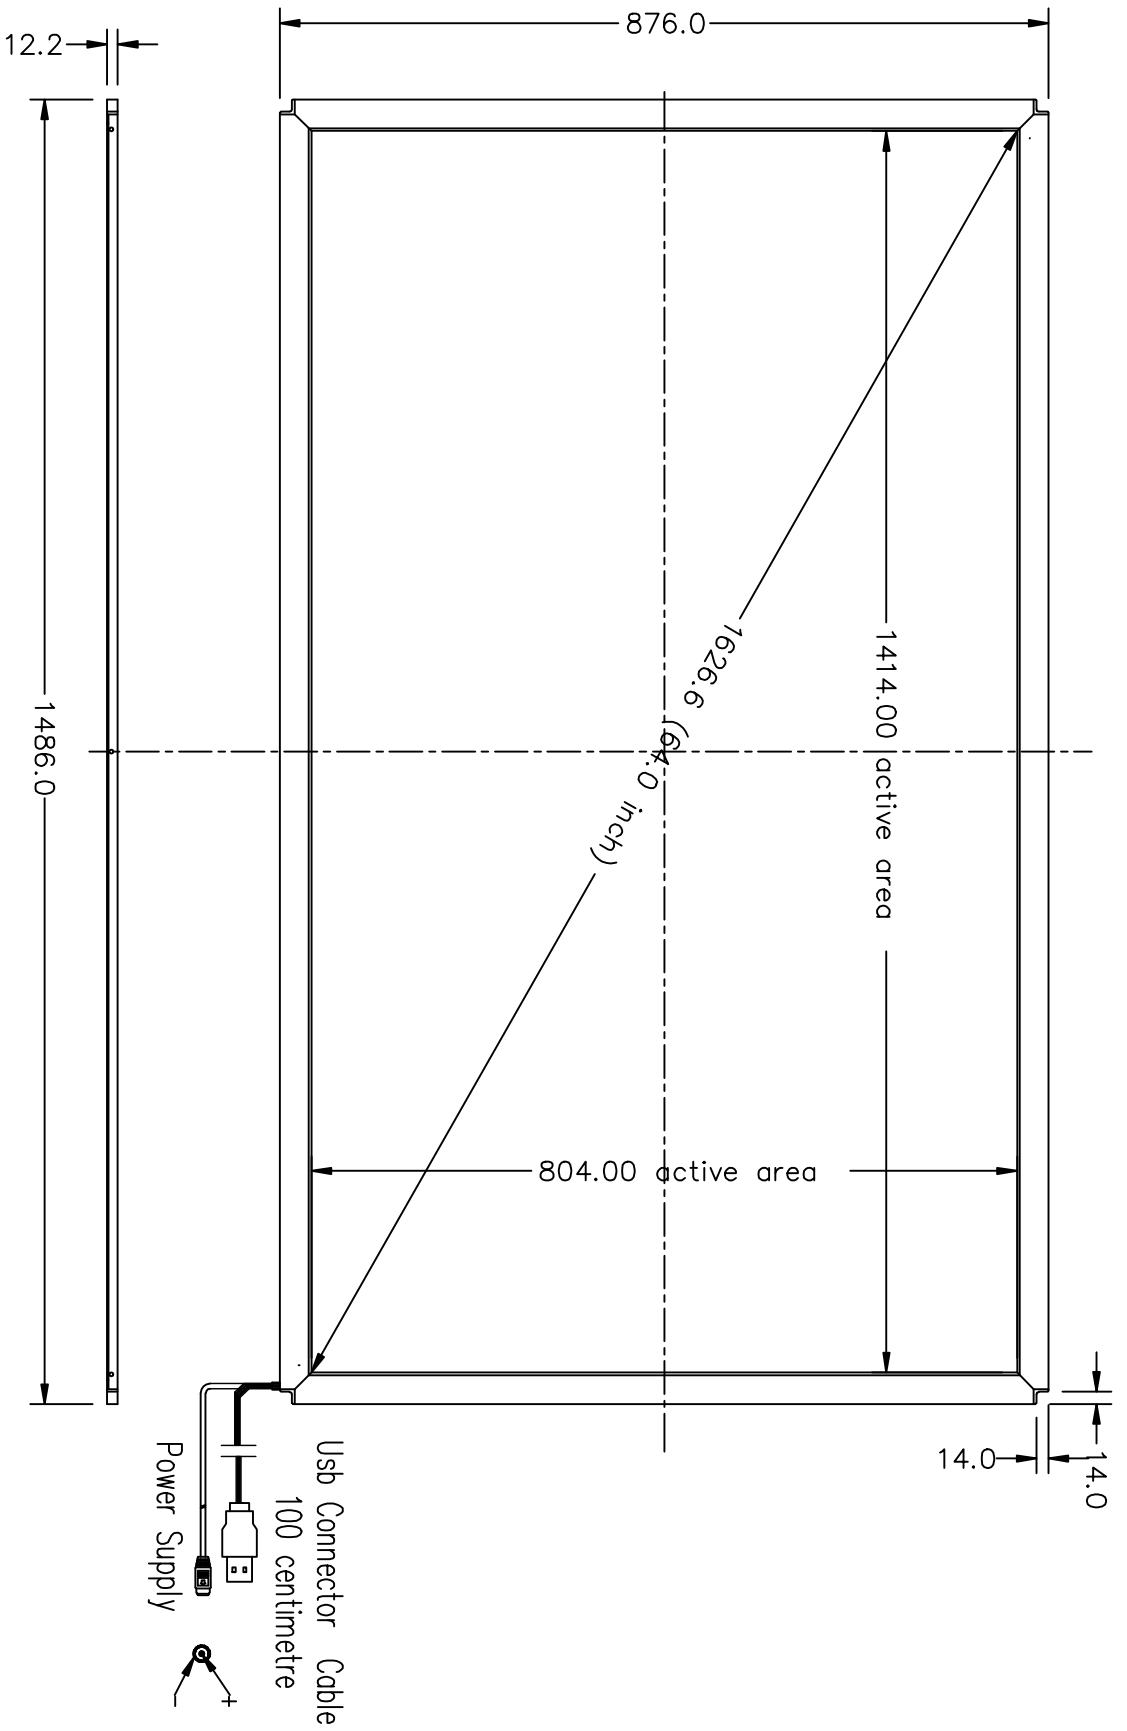

H G F E D C B A

<b>IRTOUCH</b>		<b>BEIJING IRTOUCHSYSTEMS CO., LTD.</b>		EXPLODE No:	Rev:	PROJECTION
MATERIAL:	DO NOT SCALE DRAWING	PART No:	L63		A	
FINISH:	ALL DIMENSIONS ARE MM	PART NAME:	Touchscreen for 63" led	SCALE:	1:1	
ACTION:	LINEAR TOL: $\pm 1.0$	CHECKED:		APPROVED:		SHEET 1 OF 1
	ANGULAR TOL: $\pm 1.0'$	DATE:		DATE:		A4