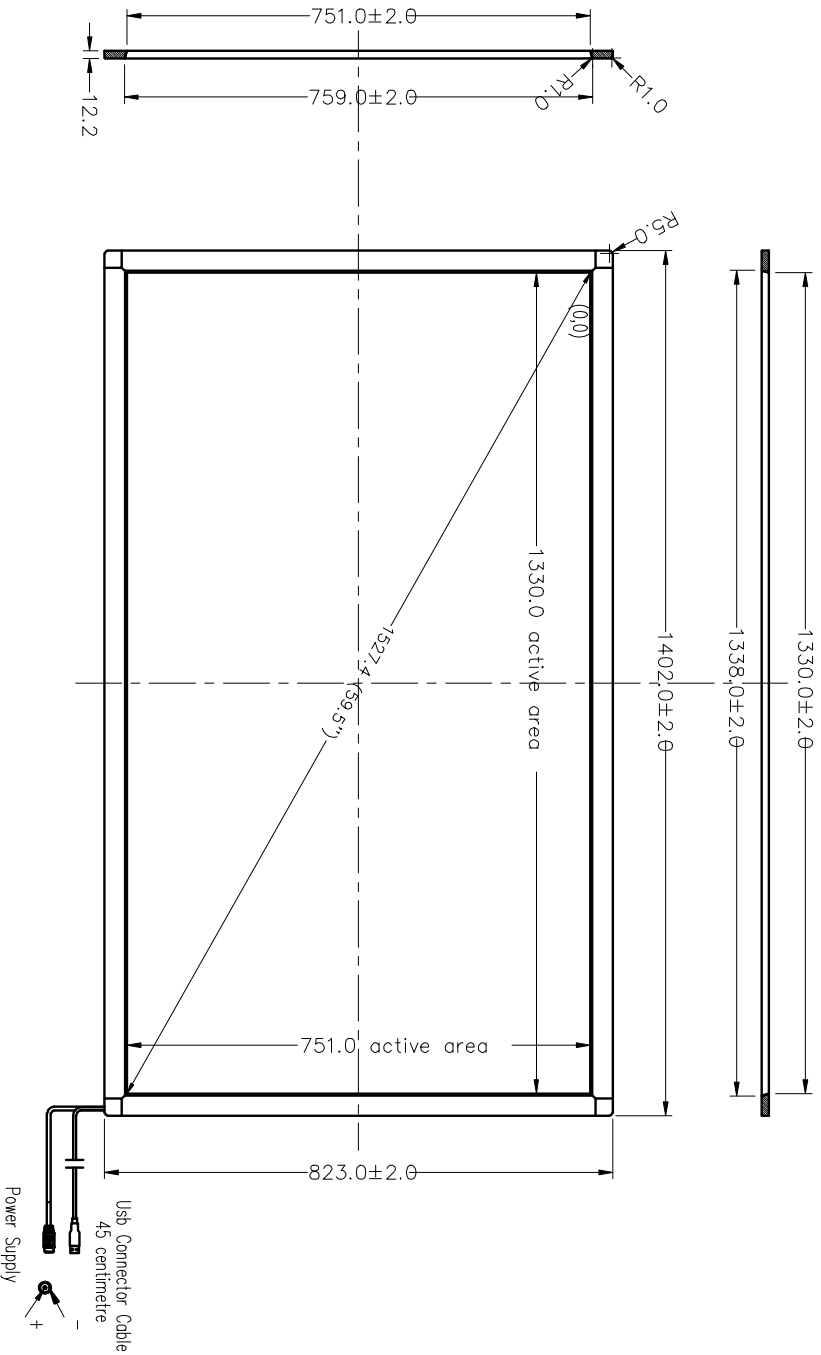

会签栏

02

03

05

06

07

分发栏

02 03

05 06

07

H G F E D C B A

IRTOUCH		BEIJING IRTOUCHSYSTEMS CO., LTD.		EXPLODE No:	Rev:	PROJECTION
MATERIAL:		DO NOT SCALE DRAWING ALL DIMENSIONS ARE MM		PART No:	A	第一角投影
FINISH:		TOLERANCE: LINEAR TOL: X=±1.0 ANGULAR TOL: =±1.0'		PART NAME:	TOUCHSCREEN FOR 60"	
ACTION:		DESIGNER:		CHECKED:	APPROVED:	SCALE: 1:1
DATE:		DATE:		DATE:	DATE:	SHEET 1 OF 1
						A4