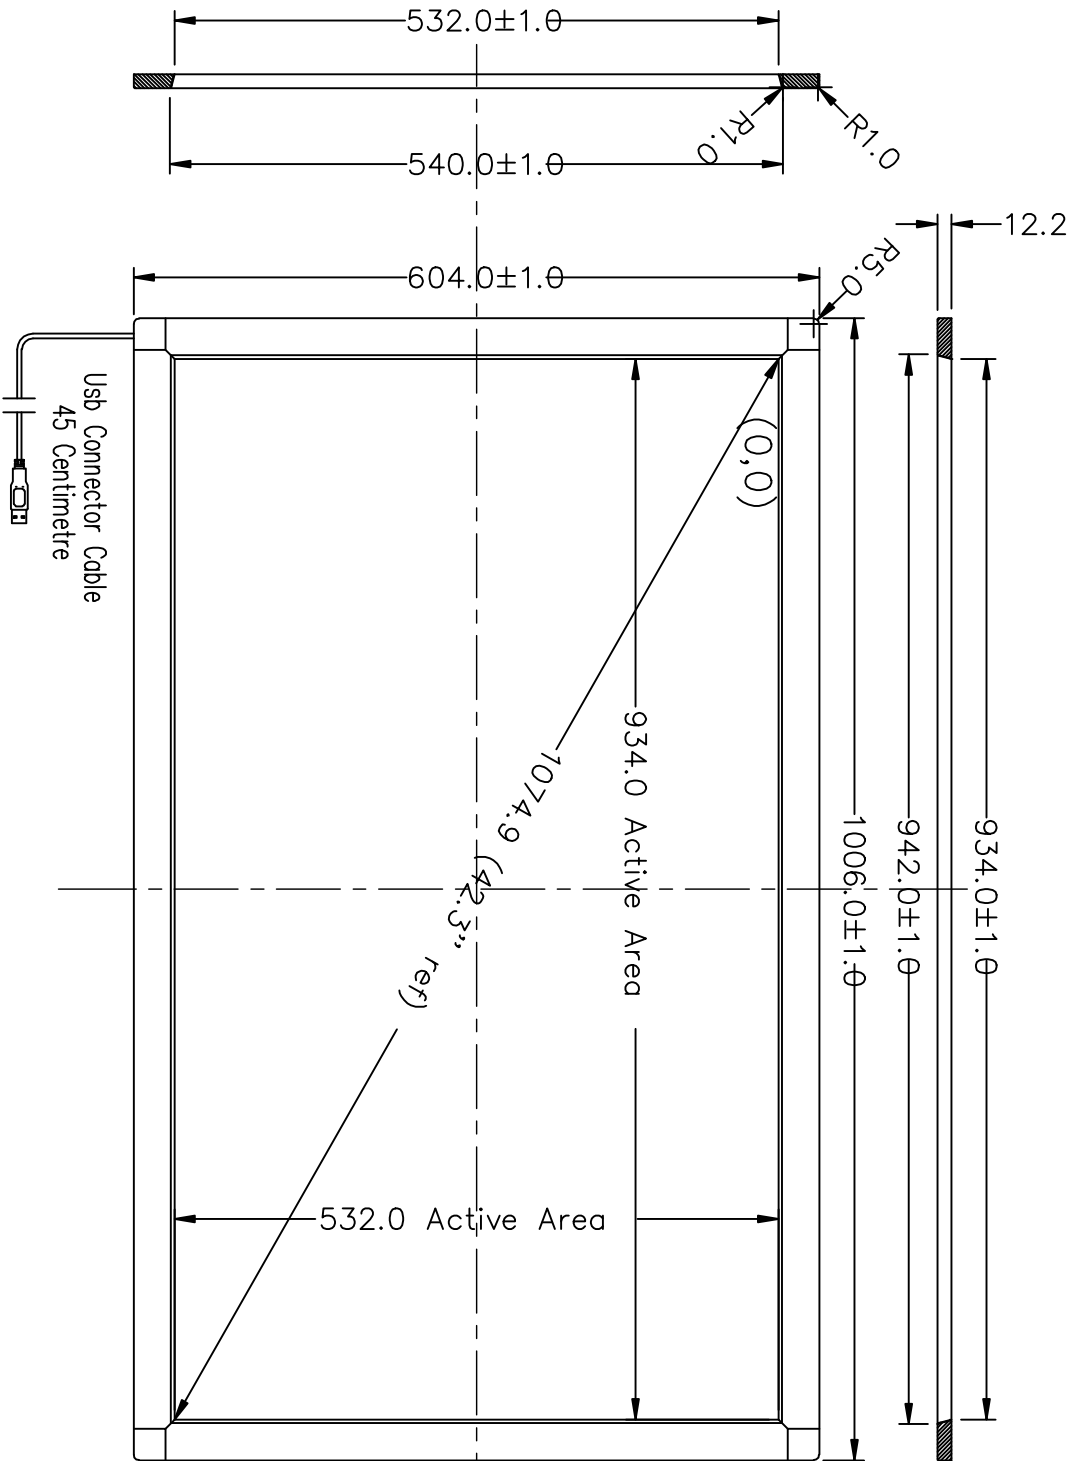

会整栏

☐ 02

☐ 03

☐ 05

☐ 06

☐ 07

分发栏

☐ 02 ☐ 03

☐ 05 ☐ 06

☐ 07

H G F E D C B A

Usb Connector Cable
45 Centimetre

IRTOUCH

BEIJING IRTOUCHSYSTEMS CO., LTD.

EXPLODE No:

Rev: A

PROJECTION

MATERIAL:

DO NOT SCALE DRAWING
ALL DIMENSIONS ARE MM

PART No:

L42

DRAW No:

FINISH:

PART NAME:

TOUCHSCREEN FOR 42"

SCALE: 1:1

ACTION:

DESIGNER:

CHECKED:

APPROVED:

SHEET 1 OF 1

A4