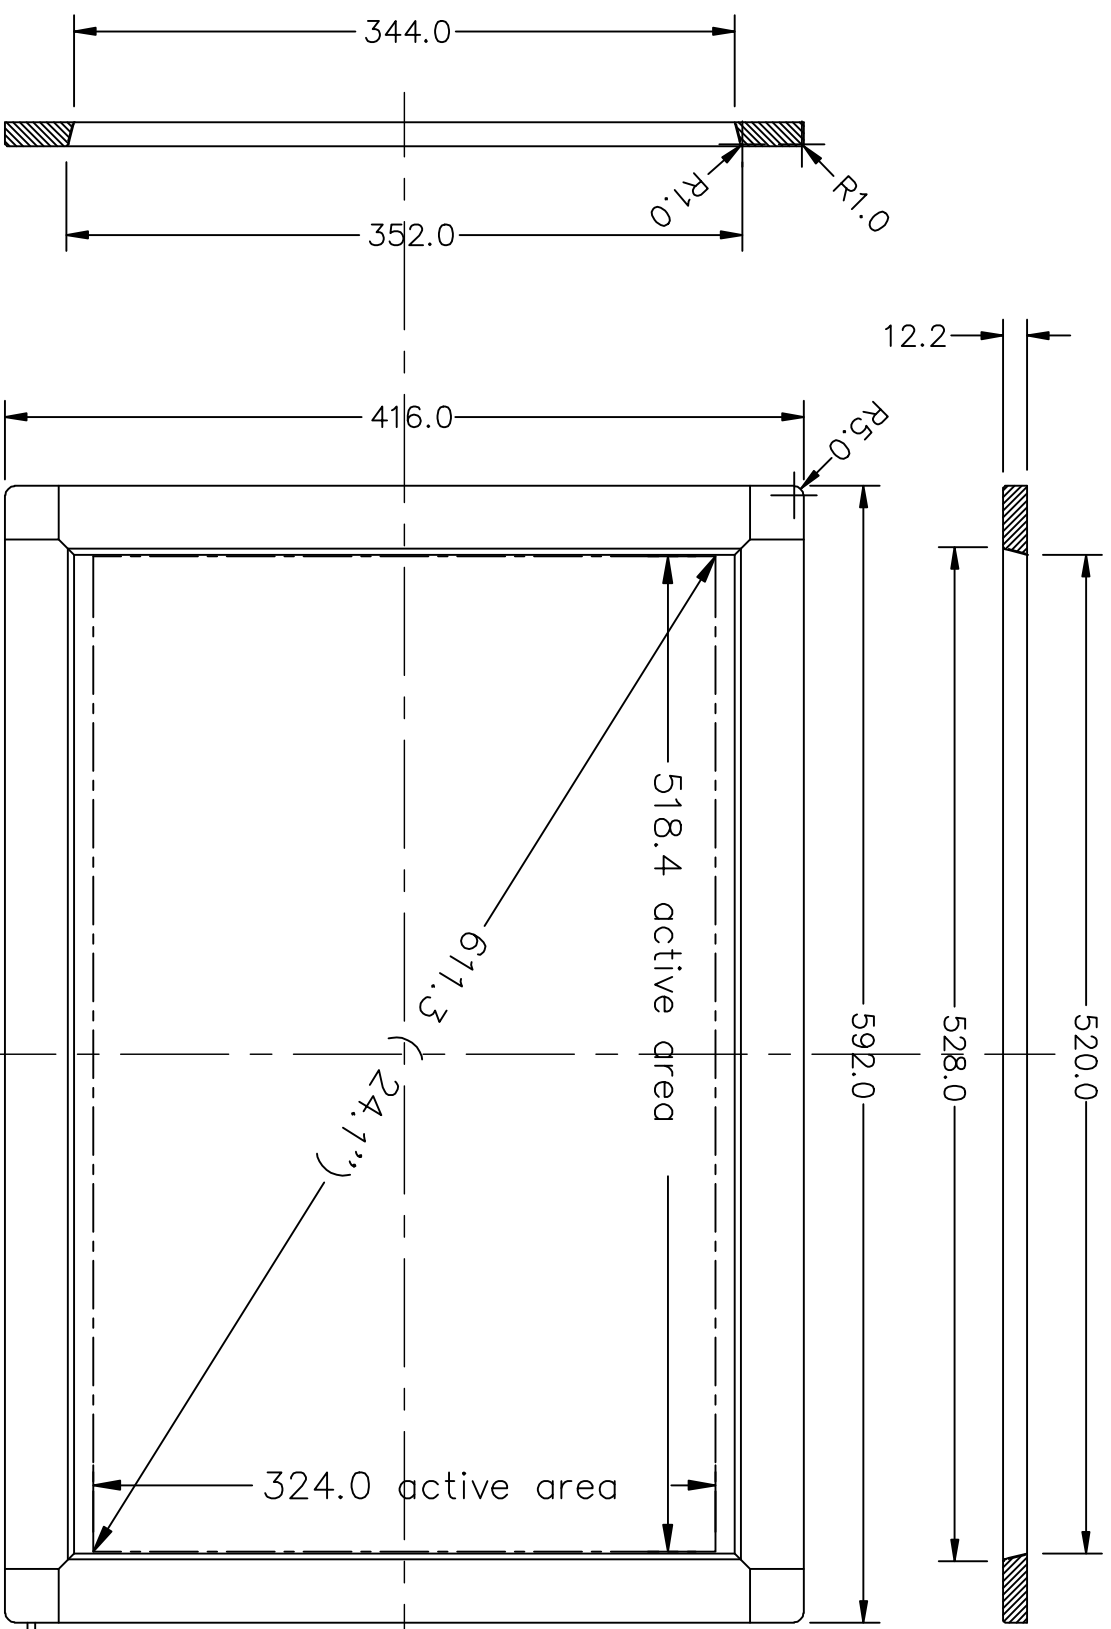

A B C D E F G H

Usb Connector Cable
30 Centimetre

IRTOUCH		BEIJING IRTOUCHSYSTEMS CO., LTD.		EXPLODE No:	Rev:	B	PROJECTION
MATERIAL:	DO NOT SCALE DRAWING	PART No:	L 2 4				DRAW No:
FINISH:	ALL DIMENSIONS ARE MM	PART NAME:	TOUCHSCREEN FOR 24"	CHECKED:	DATE:	APPROVED:	SCALE: 1:1
ACTION:	DESIGNER: 蔡新宇	DATE:	2007.08.06	DATE:		DATE:	SHEET 1 OF 1
	ANGULAR TOL: =±1.0'						A4