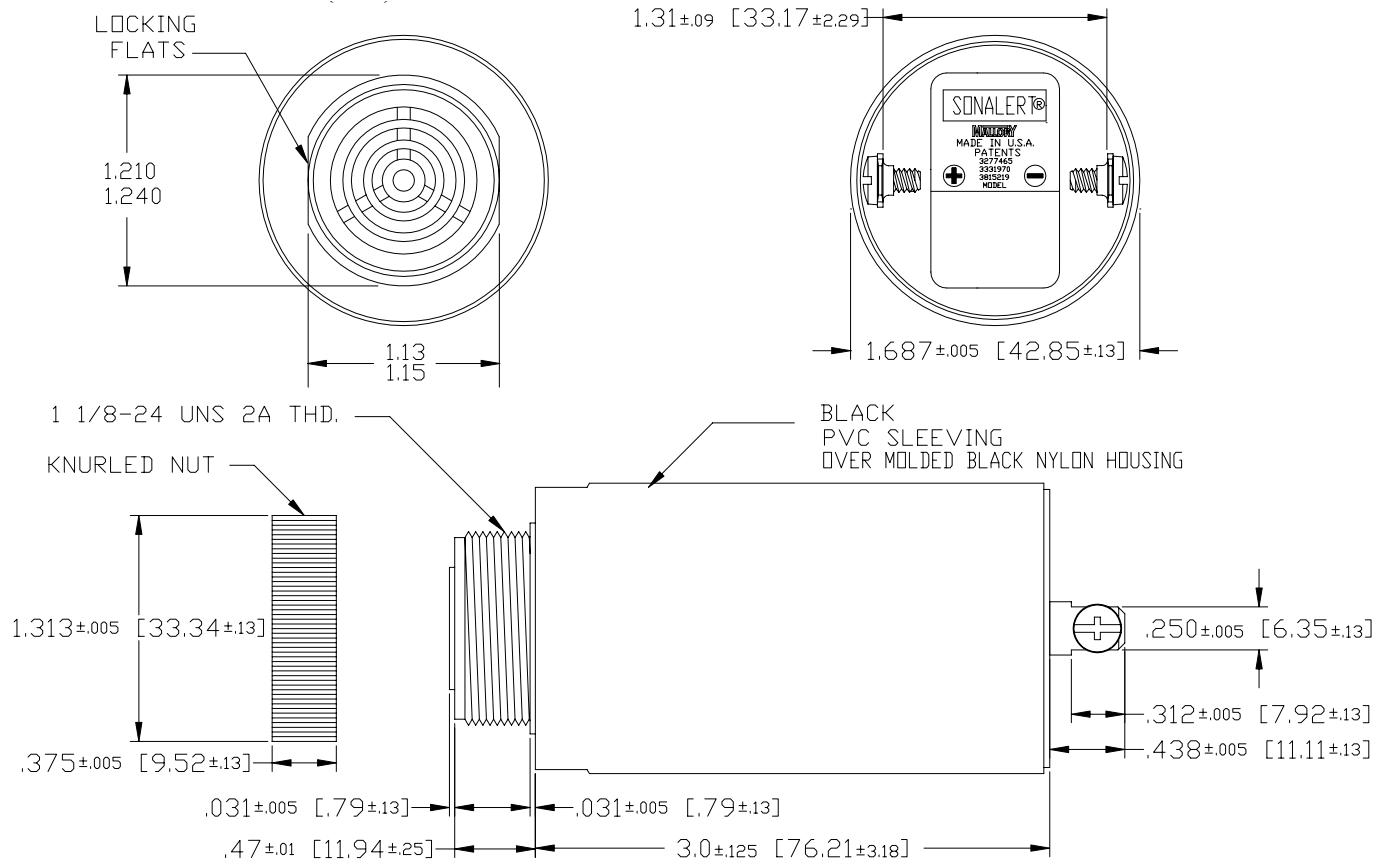

Specifications:

Sound level Category	Loud Sound Level
Mode of Operation	CUCKOO (Repeats approximately every 1.5 seconds)
Mounting	Panel (see note B)
Voltage Rating	110/120 VAC
Frequency	800 & 1200 Hz
Loudness	80 dB(A) min. @ 2 FT and 110 Vac
Current Draw	40 mA Max @ 110 Vac
Storage Temperature	-40°C to +85°C
Operating Temperature	-40°C to +85°C
Weight (Typical)	6.2 oz (175 g)
Housing	6/6 Nylon, Color Black, with black PVC Sleeving
Options	For other options contact factory

Dimensions: Inches (mm)

NOTE A: TERMINALS-.032 BRASS TIN PLATED, TAPPED FOR #6-32 SCREW. TWO #6-32 NICKEL PLATED BRASS SCREWS INCLUDED. WILL ACCEPT 1/4" QUICK CONNECT.

NOTE B: MOUNTING- REMOVE BLACK PLASTIC NUT AND INSERT THREADED FRONT THROUGH 1.25" HOLE PUNCHED IN PANEL, IF ORIENTATION IS NEEDED, NOTE LOCKING FLATS ON DRAWING. SCREW NUT BACK ON. DO NOT OVERTIGHTEN.