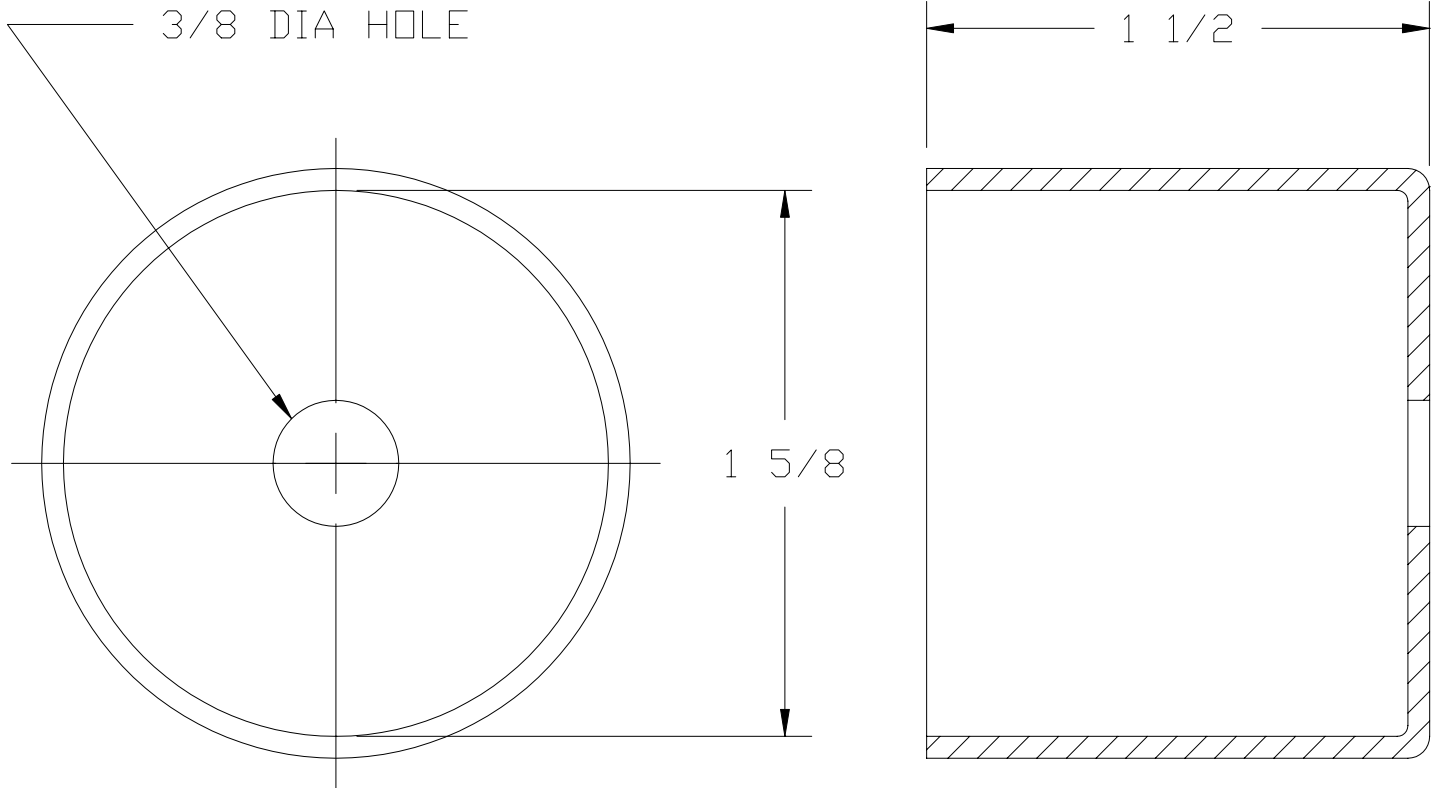

Insulating Boot

Recommended especially for 110Vac & 250Vac models, or any other classic ('SC') Sonalert[®] model where terminal insulation is desired.

Material: Vinyl Color: Black