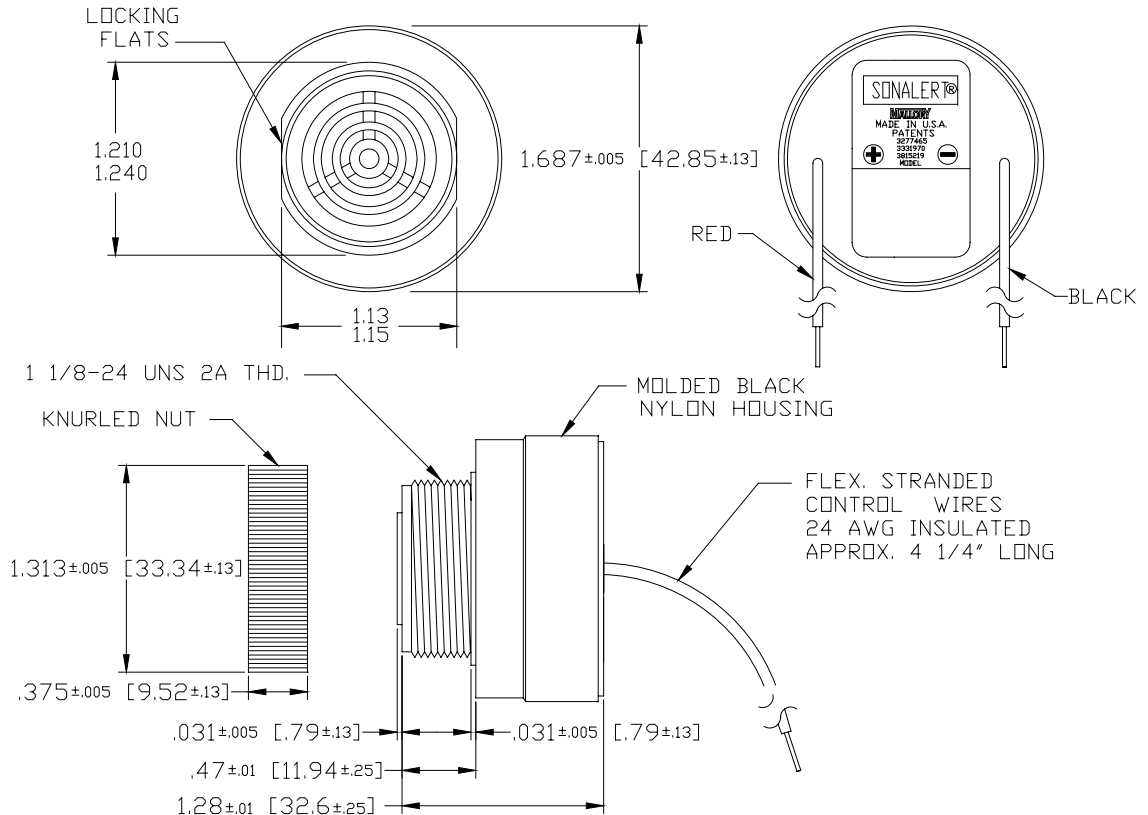

Specifications:

Sound level Category	Loud Sound Level
Mode of Operation	Continuous tone
Mounting	Panel (see note)
Voltage Rating	6 to 28 Vdc
Frequency	2900 Hz ±500 Hz
Loudness (Min. Voltage)	80 dB(A) min. @ 2 FT and 6 Vdc
Loudness (Max Voltage)	90 dB(A) min. @ 2FT and 28 Vdc
Current Draw	4 mA Max @ 6 Vdc
Current Draw	16 mA Max @ 28 Vdc
Storage Temperature	-40°C to +85°C
Operating Temperature	-30°C to +65°C
Weight (Typical)	1.5 oz (42 g)
Housing	6/6 Nylon, Color Black
Options	For other options contact factory

Dimensions: Inches (mm)

UL Recognized 
RoHS Compliant

NOTE: MOUNTING- REMOVE BLACK PLASTIC NUT AND INSERT THREADED FRONT THROUGH 1.25" HOLE PUNCHED IN PANEL, IF ORIENTATION IS NEEDED, NOTE LOCKING FLATS ON DRAWING. SCREW NUT BACK ON. DO NOT OVERTIGHTEN.