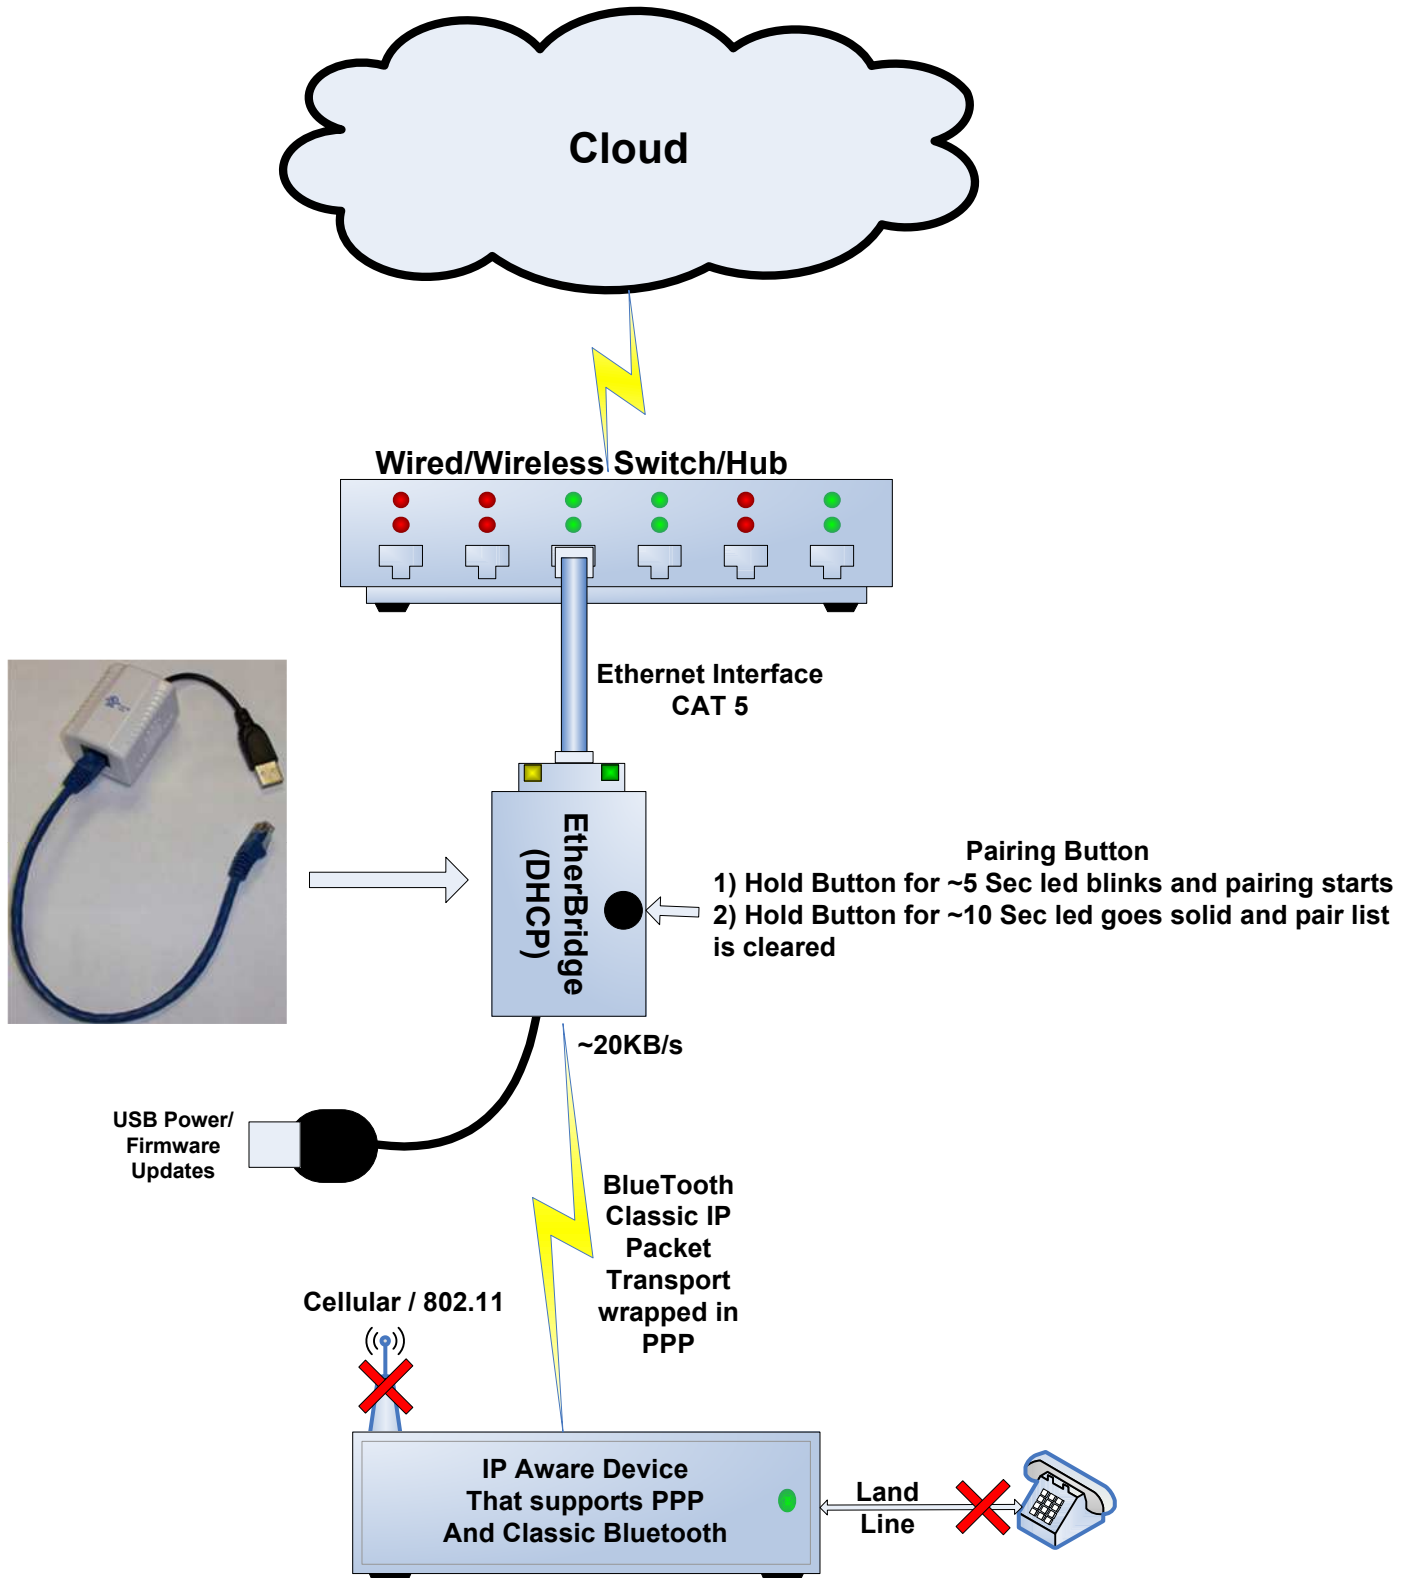

EtherBridge™ IP Router/Bridge

Firmware Download: www.blueradios.com/forum (BR-EB-01-PPP-1.1.0.0)

PPP Setup:

```
pppd /dev/ttyUSB0 460800 mtu 1380 updetach defaultroute asyncmap 0 crtscts debug local pap-max-authreq 20 connect 'chat "" atdm,ecfe7e000241,1102 CONNECT ""' idle 0 novj noauth noccp
```

Testing:

```
ping www.abc.com  
wget -O /dev/null http://download.thinkbroadband.com/100MB.zip
```