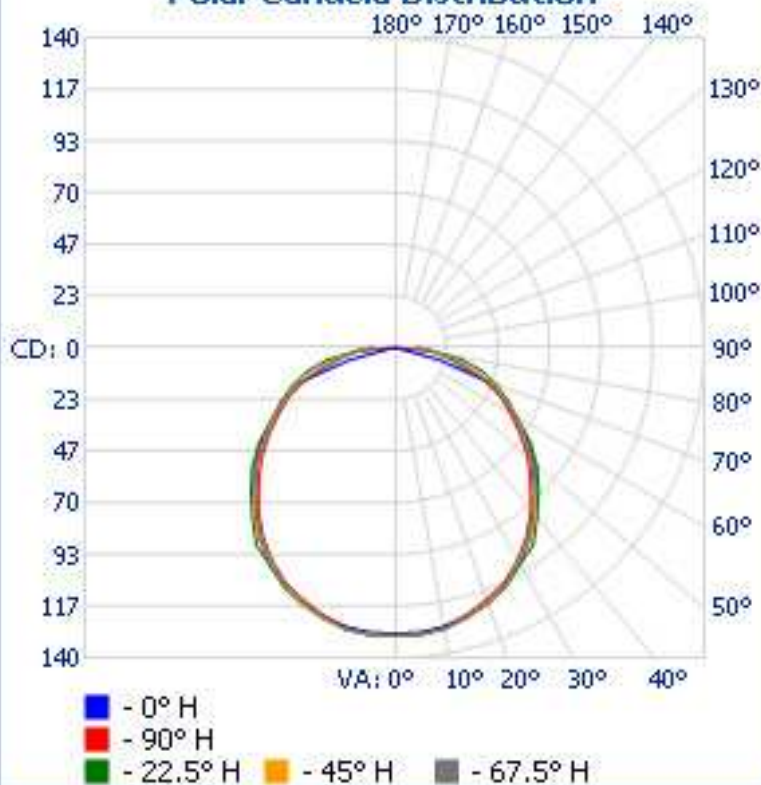

Luminaire Photometric Report

Filename: STP524C-SIW-012VW

Manufacturer: LEDTRONICS

Luminaire: MEASUREMENTS: 4.86W, 12VDC

Luminaire Cat: STP524C-SIW-012VW

Lamp: LUMEN RATING: 410.1Lms.

Lamp Output: 1 lamp(s), rated Lumens/lamp: 410.1

Max Candela: 130.0 at Horizontal: 22.5°, Vertical: 0°

Luminous Opening: Point

Test: 8-10-11

Zonal Lumen Summary

Zone	Lumens	% Lamp	% Luminaire
0-30	102.2	24.9%	24.9%
0-40	168.4	41.1%	41.1%
0-60	302.6	73.8%	73.8%
60-90	107.6	26.2%	26.2%
70-100	53.2	13%	13%
90-120	0	0%	0%
0-90	410.1	100%	100%
90-180	0	0%	0%
0-180	410.1	100%	100%

Illuminance at a Distance

Center Beam FC Beam Width

1.7ft	46.44 fc	5.6ft	5.3ft
3.3ft	11.61 fc	11.3ft	10.6ft
5.0ft	5.16 fc	16.9ft	15.9ft
6.7ft	2.90 fc	22.5ft	21.2ft
8.3ft	1.86 fc	28.1ft	26.4ft
10.0ft	1.29 fc	33.8ft	31.7ft

■ Vert. Spread: 118.7° ■ Horiz. Spread: 115.6°

Polar Candela Distribution

Isofootcandle Plot