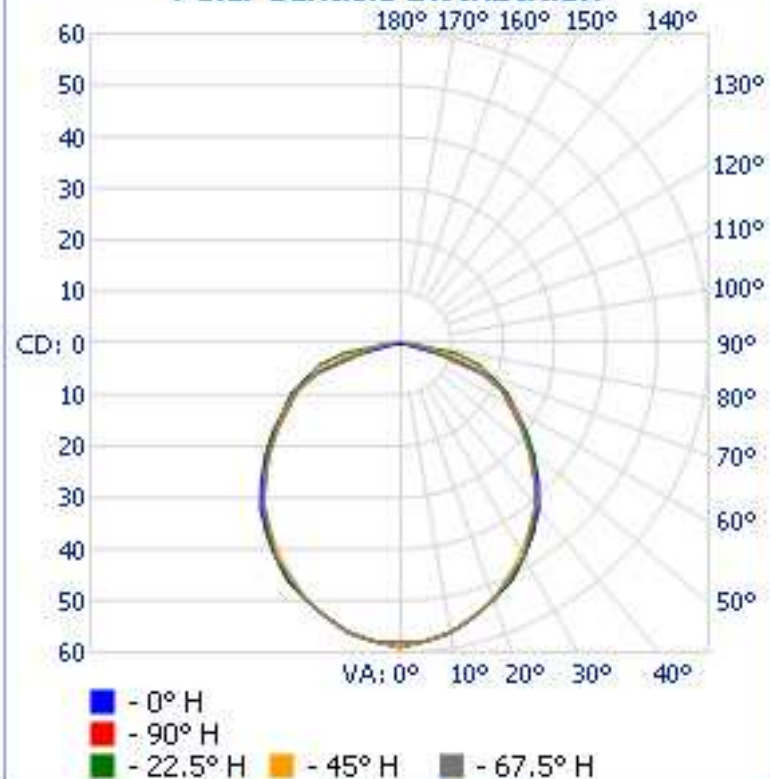

Luminaire Photometric Report

Filename: STP512C-SIW-012YW

Manufacturer: LEDTRONICS

Luminaire: MEASUREMENTS: 2.34W, 12VDC

Luminaire Cat: STP512C-SIW-012YW

Lamp: LUMEN RATING: 165.0Lms.

Lamp Output: 1 lamp(s), rated Lumens/lamp: 165

Max Candela: 59.0 at Horizontal: 0°, Vertical: 0°

Luminous Opening: Point

Test: 8-10-11

Zonal Lumen Summary

Zone	Lumens	% Lamp	% Luminaire
0-30	44.3	26.8%	26.8%
0-40	72.1	43.7%	43.7%
0-60	127.1	77.1%	77.1%
60-90	37.9	22.9%	22.9%
70-100	16.0	9.7%	9.7%
90-120	0	0%	0%
0-90	165.0	100%	100%
90-180	0	0%	0%
0-180	165.0	100%	100%

Illuminance at a Distance

Center Beam FC Beam Width

1.7ft	21.24 fc	4.9ft	4.7ft
3.3ft	5.31 fc	9.7ft	9.3ft
5.0ft	2.36 fc	14.6ft	14.0ft
6.7ft	1.33 fc	19.5ft	18.6ft
8.3ft	0.85 fc	24.4ft	23.3ft
10.0ft	0.59 fc	29.2ft	27.9ft

■ Vert. Spread: 111.3° ■ Horiz. Spread: 108.8°

Polar Candela Distribution

Isofootcandle Plot