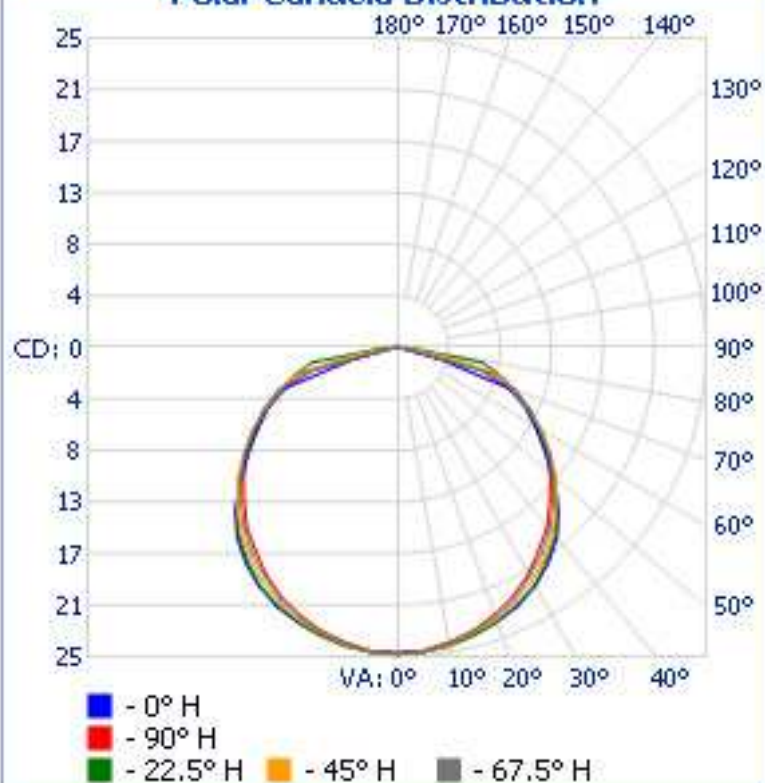

Luminaire Photometric Report

Filename: STP506C-SIW-012YW

Manufacturer: LEDTRONICS

Luminaire: MEASUREMENTS: 1.08W, 12VDC

Luminaire Cat: STP506C-SIW-012YW

Lamp: LUMEN RATING: 80.1Lms.

Lamp Output: 1 lamp(s), rated Lumens/lamp: 80.1

Max Candela: 24.8 at Horizontal: 22.5°, Vertical: 0°

Luminous Opening: Point

Test: 8-10-11

Zonal Lumen Summary

Zone	Lumens	% Lamp	% Luminaire
0-30	19.5	24.4%	24.4%
0-40	32.5	40.6%	40.6%
0-60	59.9	74.8%	74.7%
60-90	20.3	25.3%	25.3%
70-100	8.7	10.8%	10.8%
90-120	0	0%	0%
0-90	80.1	100%	100%
90-180	0	0%	0%
0-180	80.1	100%	100%

Illuminance at a Distance

Center Beam FC Beam Width

1.7ft	8.89 fc	6.3ft	6.3ft
3.3ft	2.22 fc	12.6ft	12.6ft
5.0ft	0.99 fc	18.9ft	18.9ft
6.7ft	0.56 fc	25.2ft	25.2ft
8.3ft	0.36 fc	31.5ft	31.4ft
10.0ft	0.25 fc	37.8ft	37.7ft

■ Vert. Spread: 124.2° ■ Horiz. Spread: 124.1°

Polar Candela Distribution

Isofootcandle Plot