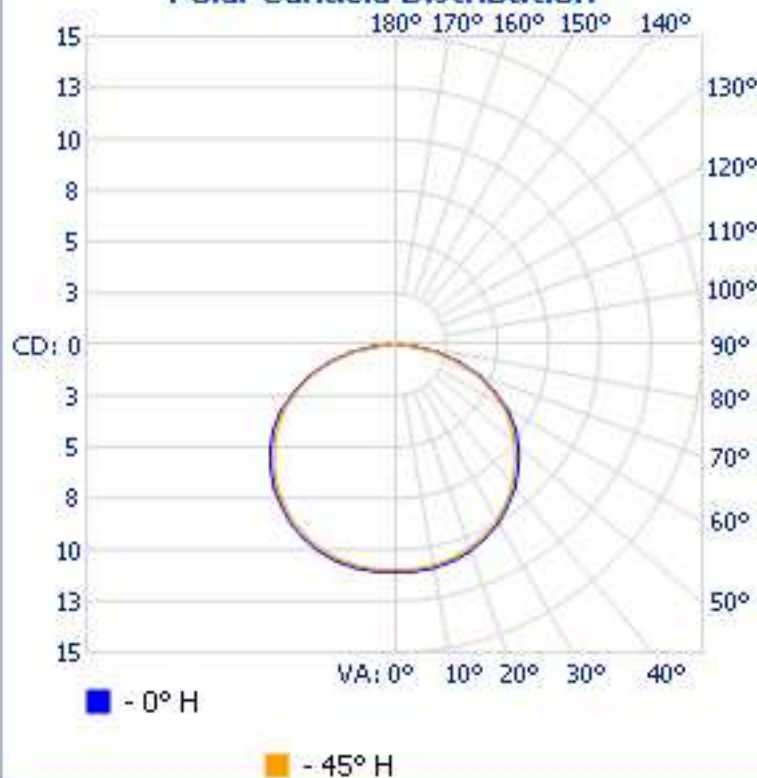

Max Candela: 11.1 at Horizontal: 0°, Vertical: 5°

Luminous Opening: Point

Test: 6-13-13

Photometry : Type C

CIE Class: Direct

Cutoff Class: Cutoff

Nema Type: 7 X 7

Zonal Lumen Summary

Zone	Lumens	% Lamp	% Luminaire
0-30	8.8	24.2%	24.2%
0-40	14.7	40.4%	40.4%
0-60	27.4	75%	74.9%
60-90	9.2	25.1%	25.1%
70-100	4.2	11.5%	11.5%
90-120	0	0%	0%
0-90	36.5	100.1%	100%
90-180	0	0%	0%
0-180	36.5	100.1%	100%

Illuminance at a Distance

Center Beam FC Beam Width

0.5ft	44.28 fc	2.1ft	1.8ft
1.0ft	11.07 fc	4.1ft	3.6ft
1.5ft	4.92 fc	6.2ft	5.5ft
2.0ft	2.77 fc	8.2ft	7.3ft
2.5ft	1.77 fc	10.3ft	9.1ft
3.0ft	1.23 fc	12.3ft	10.9ft

■ Vert. Spread: 128.1° ■ Horiz. Spread: 122.3°

Polar Candela Distribution

Isofootcandle Plot