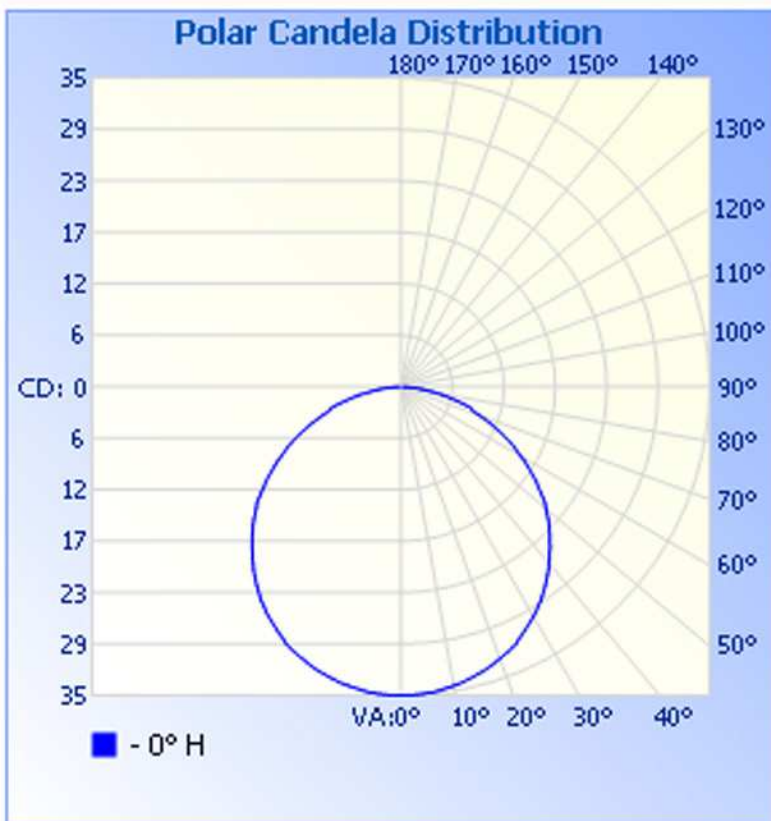

Luminaire Photometric Report

Filename: STP3015-1X6-TCW-012V

Manufacturer: LEDTRONICS -

Luminaire: NO LENS, 12VDC, 1.4W

Luminaire Cat: STP3015-1X6-TCW-012V

Lamp: . LUMEN RATING: 100.8Lms.

Lamp Output: 1 lamp(s), rated lamp lumens: 100.8

Max Candela: 34.6 at Horizontal: 0, Vertical: 0

Luminous Opening: Point

Test: 6-15-10

Zonal Lumen Summary

Zone	Lumens	% Lamp	% Luminaire
0-30	27.1	26.9%	26.8%
0-40	44.5	44.2%	44.2%
0-60	79.2	78.6%	78.5%
60-90	21.6	21.5%	21.5%
0-90	100.8	100%	100%
0-180	100.8	100%	100%

Total Efficiency: 100%

Illuminance at a Distance

Center Beam FC Beam Width

0.8ft	49.82 fc	2.6ft
1.7ft	12.46 fc	5.1ft
2.5ft	5.54 fc	7.7ft
3.3ft	3.11 fc	10.3ft
4.2ft	1.99 fc	12.8ft
5.0ft	1.38 fc	15.4ft

■ Beam Spread: 114.0°