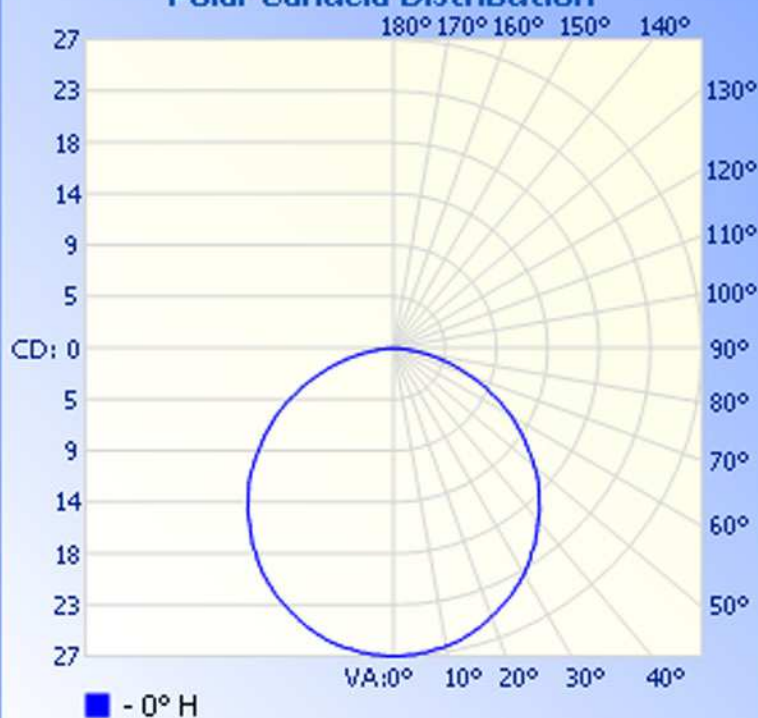

Max Candela: 27.4 at Horizontal: 0, Vertical: 0

Luminous Opening: Point

Test: 6-15-10

Zonal Lumen Summary

Zone	Lumens	% Lamp	% Luminaire
0-30	21.2	27.3%	27.3%
0-40	34.8	44.8%	44.8%
0-60	61.6	79.3%	79.2%
60-90	16.1	20.8%	20.8%
0-90	77.7	100%	100%
0-180	77.7	100%	100%

Total Efficiency: 100%

Illuminance at a Distance

Center Beam FC Beam Width

0.8ft	39.46 fc	2.5ft	2.5ft
1.7ft	9.86 fc	5.0ft	5.0ft
2.5ft	4.38 fc	7.4ft	7.4ft
3.3ft	2.47 fc	9.9ft	9.9ft
4.2ft	1.58 fc	12.4ft	12.4ft
5.0ft	1.10 fc	14.9ft	14.9ft

■ Vert. Spread: 112.2°

■ Horiz. Spread: 112.2°

Polar Candela Distribution

Isofootcandle Plot