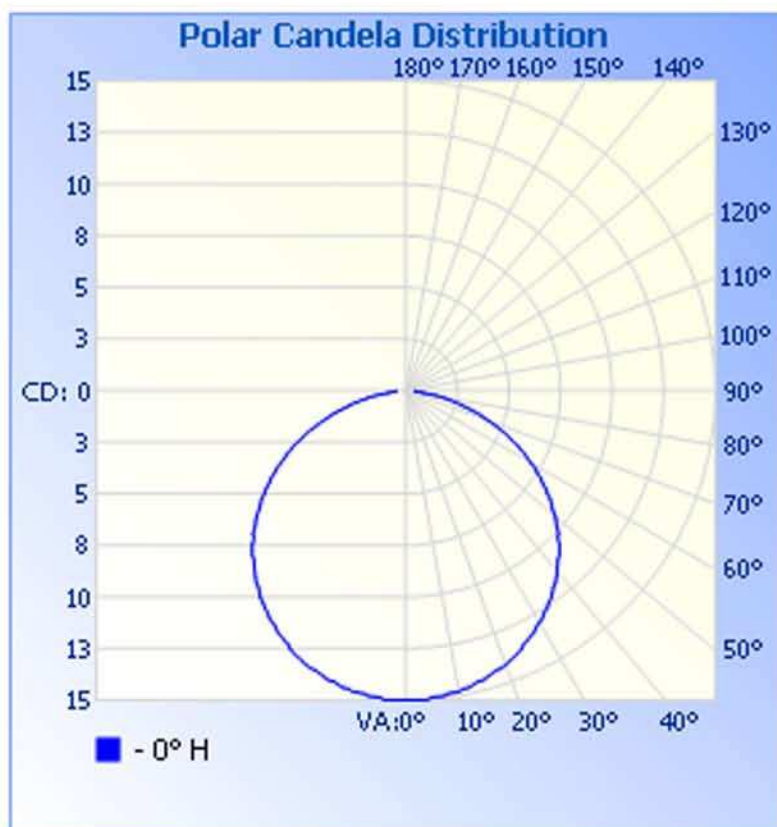

Luminaire Photometric Report

Filename: STP3015-1X3-TCW-012V

Manufacturer: LEDTRONICS -

Luminaire: NO LENS, 12VDC, .67W

Luminaire Cat: STP3015-1X3-TCW-012V

Lamp: . LUMEN RATING: 45.7Lms.

Lamp Output: 1 lamp(s), rated lamp lumens: 45.7

Max Candela: 15.4 at Horizontal: 0, Vertical: 0

Luminous Opening: Point

Test: 4-20-10

Zonal Lumen Summary

Zone	Lumens	% Lamp	% Luminaire
0-30	12.1	26.5%	26.4%
0-40	20.0	43.7%	43.6%
0-60	35.8	78.4%	78.3%
60-90	9.9	21.7%	21.7%
0-90	45.7	100%	100%
0-180	45.7	100%	100%

Total Efficiency: 100%

Illuminance at a Distance

Center Beam FC Beam Width

0.8ft	22.18 fc	2.7ft	2.7ft
1.7ft	5.54 fc	5.3ft	5.3ft
2.5ft	2.46 fc	8.0ft	8.0ft
3.3ft	1.39 fc	10.6ft	10.7ft
4.2ft	0.89 fc	13.3ft	13.3ft
5.0ft	0.62 fc	15.9ft	16.0ft