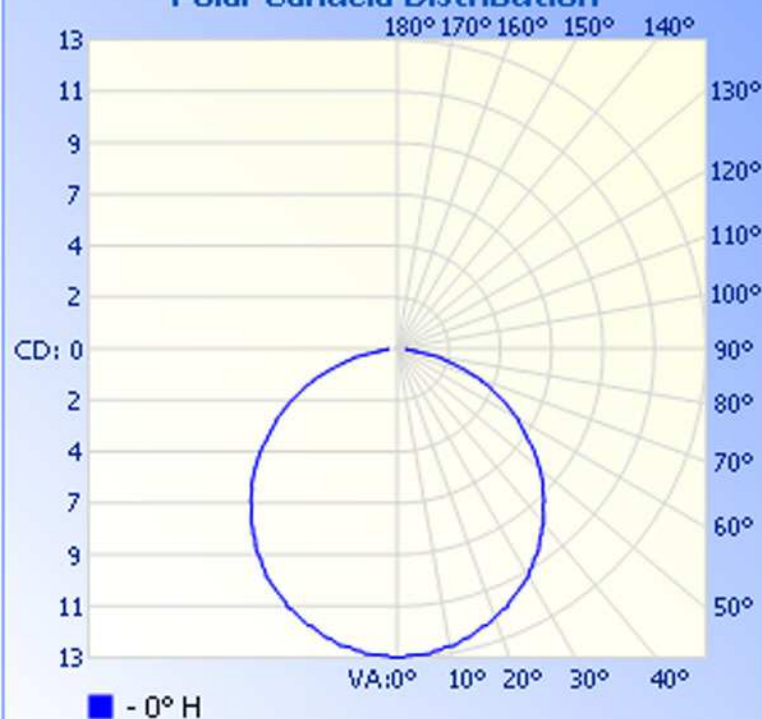

Max Candela: 13.3 at Horizontal: 0, Vertical: 0

Luminous Opening: Point

Test: 5-21-10

Zonal Lumen Summary

Zone	Lumens	% Lamp	% Luminaire
0-30	10.3	26.9%	26.9%
0-40	16.9	44.2%	44.2%
0-60	30.0	78.5%	78.5%
60-90	8.2	21.5%	21.5%
0-90	38.2	100%	100%
0-180	38.2	100%	100%

Total Efficiency: 100%

Illuminance at a Distance

	Center Beam FC	Beam Width	
0.8ft	19.15 fc	2.5ft	2.5ft
1.7ft	4.79 fc	5.0ft	5.0ft
2.5ft	2.13 fc	7.5ft	7.5ft
3.3ft	1.20 fc	10.0ft	10.0ft
4.2ft	0.77 fc	12.4ft	12.4ft
5.0ft	0.53 fc	14.9ft	14.9ft

■ Vert. Spread: 112.4° ■ Horiz. Spread: 112.4°

Polar Candela Distribution

Isofootcandle Plot