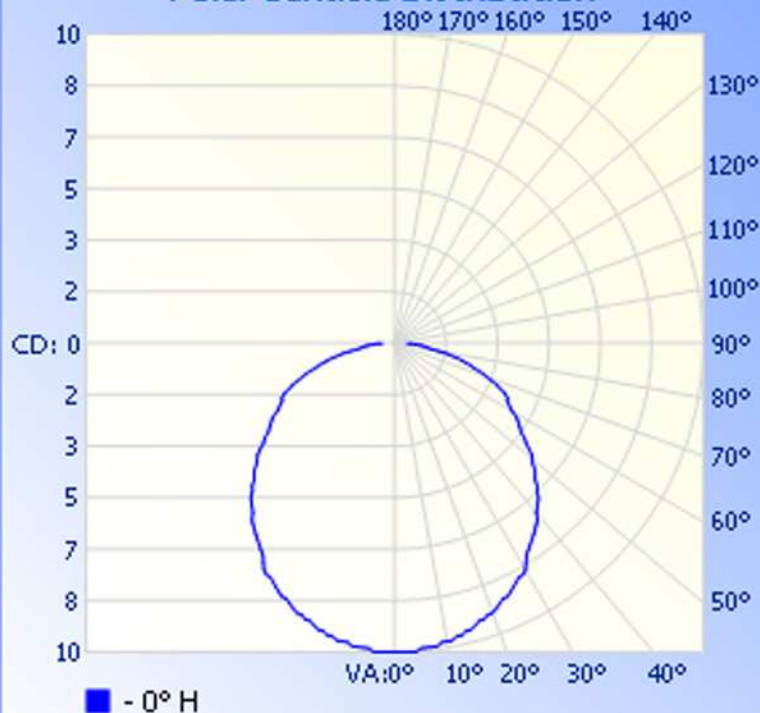

Max Candela: 9.8 at Horizontal: 0, Vertical: 0

Luminous Opening: Point

Test: 7-7-10

Zonal Lumen Summary

Zone	Lumens	% Lamp	% Luminaire
0-30	7.6	26.2%	26.2%
0-40	12.3	42.7%	42.7%
0-60	21.7	75.1%	75.2%
60-90	7.2	24.8%	24.8%
0-90	28.9	99.9%	100%
0-180	28.9	99.9%	100%

Total Efficiency: 99.9%

Illuminance at a Distance

Center Beam FC Beam Width

0.8ft	14.11 fc	2.4ft	2.4ft
1.7ft	3.53 fc	4.8ft	4.8ft
2.5ft	1.57 fc	7.1ft	7.1ft
3.3ft	0.88 fc	9.5ft	9.5ft
4.2ft	0.56 fc	11.9ft	11.9ft
5.0ft	0.39 fc	14.3ft	14.3ft

■ Vert. Spread: 109.9° ■ Horiz. Spread: 110.0°

Polar Candela Distribution

Isofootcandle Plot