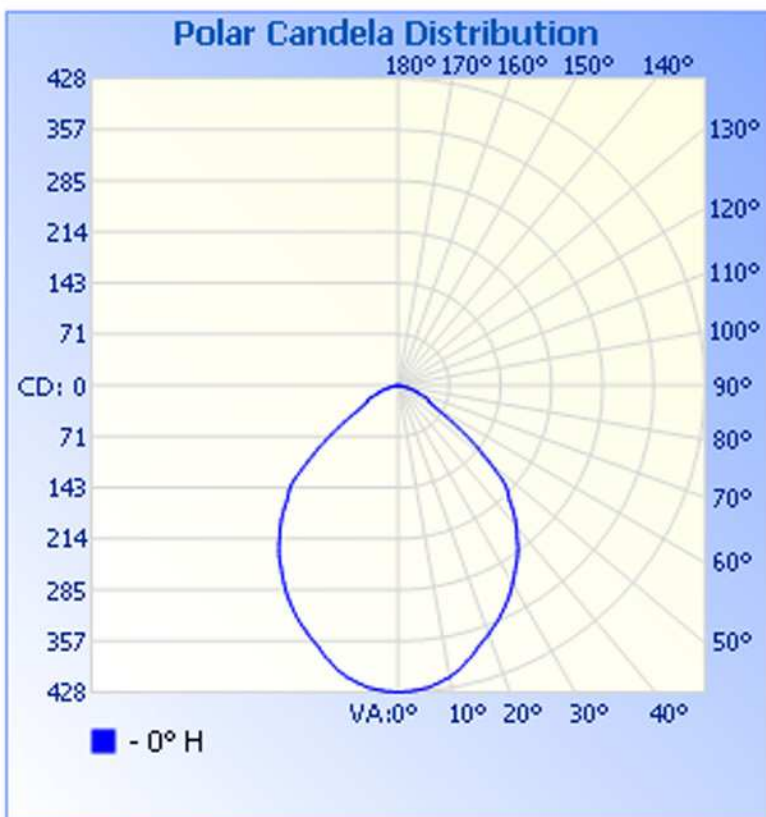

Luminaire Photometric Report

Filename: GDL002-8X2W-XPW-001

Manufacturer: LEDTRONICS -

Luminaire: CLEAR LENS, AL SUBSTRATE, 12VDC, 15W

Luminaire Cat: GDL002-8X2W-XPW-001

Lamp: . LUMEN RATING: 816.1Lms.

Lamp Output: 1 lamp(s), rated lamp lumens: 816.1

Max Candela: 428.0 at Horizontal: 0, Vertical: 0

Luminous Opening: Point

Test: 5-21-10

Zonal Lumen Summary

Zone	Lumens	% Lamp	% Luminaire
0-30	309.5	37.9%	37.9%
0-40	490.0	60%	60%
0-60	750.2	91.9%	91.9%
60-90	65.9	8.1%	8.1%
0-90	816.1	100%	100%
0-180	816.1	100%	100%

Total Efficiency: 100%

Illuminance at a Distance

Center Beam FC Beam Width

1.7ft	154.08 fc	3.4ft
3.3ft	38.52 fc	6.8ft
5.0ft	17.12 fc	10.2ft
6.7ft	9.63 fc	13.6ft
8.3ft	6.16 fc	17.0ft
10.0ft	4.28 fc	20.4ft

■ Beam Spread: 91.2°