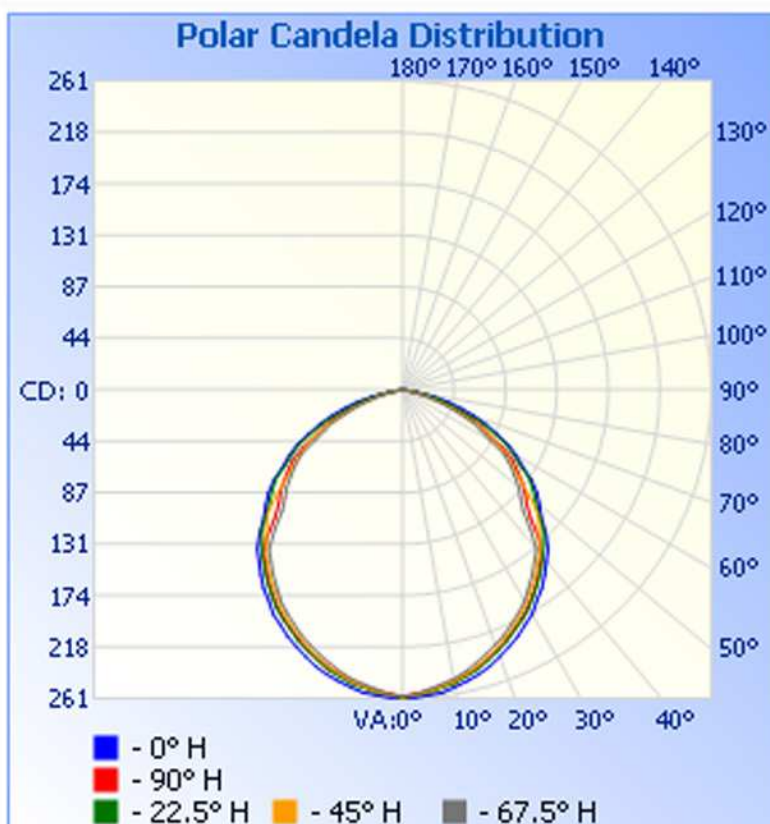

Luminaire Photometric Report

Filename: GDL002-200-TPW-014W

Manufacturer: LEDTRONICS -

Luminaire: WITH CLEAR LENS, 14VDC, 12.8W

Luminaire Cat: GDL002-200-TPW-014W

Lamp: . LUMEN RATING: 650.7Lms.

Lamp Output: 1 lamp(s), rated lamp lumens: 650.7

Max Candela: 261.0 at Horizontal: 0, Vertical: 0

Luminous Opening: Point

Test: 8-18-10

Zonal Lumen Summary

Zone	Lumens	% Lamp	% Luminaire
0-30	195.2	30%	30%
0-40	318.1	48.9%	48.9%
0-60	548.2	84.2%	84.2%
60-90	102.5	15.8%	15.8%
0-90	650.7	100%	100%
0-180	650.7	100%	100%

Total Efficiency: 100%

Illuminance at a Distance

Center Beam FC Beam Width

1.7ft	93.96 fc	4.9ft	4.1ft
3.3ft	23.49 fc	9.7ft	8.3ft
5.0ft	10.44 fc	14.6ft	12.4ft
6.7ft	5.87 fc	19.4ft	16.5ft
8.3ft	3.76 fc	24.3ft	20.7ft
10.0ft	2.61 fc	29.2ft	24.8ft

■ Vert. Spread: 111.1°

■ Horiz. Spread: 102.2°
