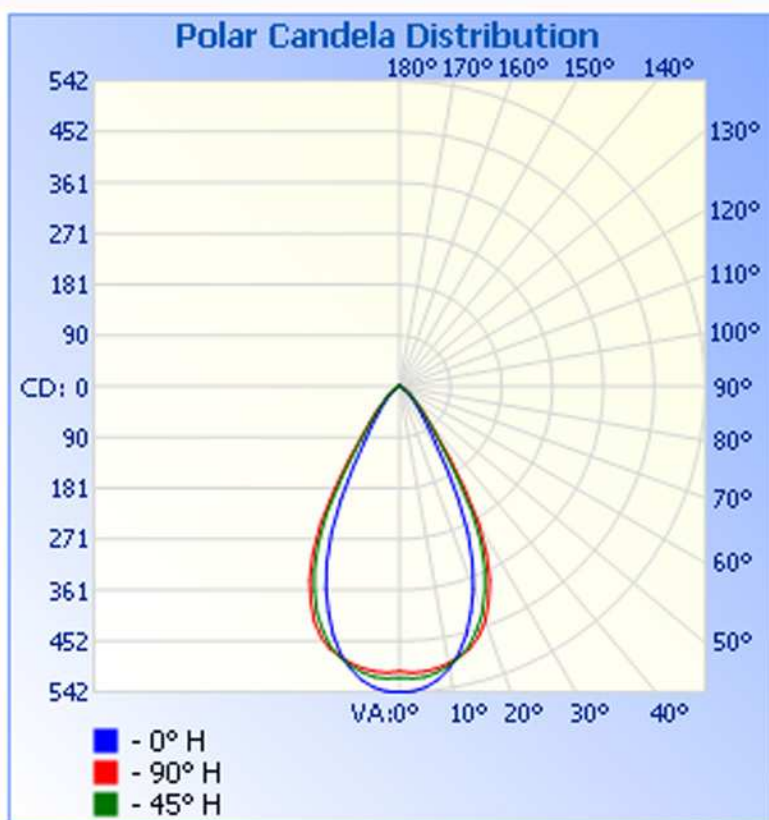

Luminaire Photometric Report

Filename: GDL002-200-XIW-014V

Manufacturer: LEDTRONICS -

Luminaire: WITH CLEAR LENS, 14VDC, 14.1W

Luminaire Cat: GDL002-200-XIW-014V

Lamp: LUMEN RATING: 485.5Lms.

Lamp Output: 1 lamp(s), rated lamp lumens: 485.5

Max Candela: 542.0 at Horizontal: 0, Vertical: 0

Luminous Opening: Point

Test: 11-4-09

Zonal Lumen Summary

Zone	Lumens	% Lamp	% Luminaire
0-30	333.9	68.8%	68.8%
0-40	419.7	86.5%	86.5%
0-60	473.2	97.5%	97.5%
60-90	12.3	2.5%	2.5%
0-90	485.5	100%	100%
0-180	485.5	100%	100%

Total Efficiency: 100%

Illuminance at a Distance

Center Beam FC Beam Width

3.3ft	48.78 fc	3.2ft	3.9ft
6.7ft	12.20 fc	6.4ft	7.8ft
10.0ft	5.42 fc	9.6ft	11.7ft
13.3ft	3.05 fc	12.8ft	15.5ft
16.7ft	1.95 fc	16.0ft	19.4ft
20.0ft	1.36 fc	19.2ft	23.3ft

■ Vert. Spread: 51.2° ■ Horiz. Spread: 60.5°