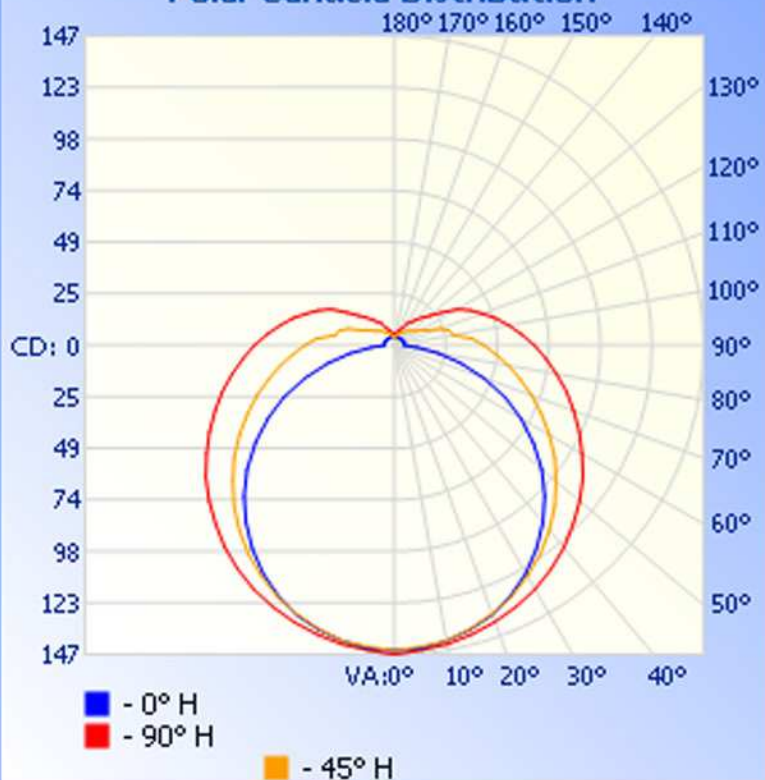

Max Candela: 147.2 at Horizontal: 90, Vertical: 0

Luminous Opening: Point

Test: 11-11-10

Zonal Lumen Summary

Zone	Lumens	% Lamp	% Luminaire
0-30	114.8	17.2%	17.2%
0-40	191.5	28.7%	28.7%
0-60	360.1	53.9%	53.9%
60-90	190.2	28.5%	28.5%
0-90	550.3	82.4%	82.4%
90-180	117.8	17.6%	17.6%
0-180	668.1	100%	100%

Total Efficiency: 100%

Illuminance at a Distance

Center Beam FC Beam Width

1.7ft	52.27 fc	5.4ft	32.6ft
3.3ft	13.07 fc	10.8ft	65.2ft
5.0ft	5.81 fc	16.2ft	97.8ft
6.7ft	3.27 fc	21.7ft	130.4ft
8.3ft	2.09 fc	27.1ft	163.0ft
10.0ft	1.45 fc	32.5ft	195.6ft

■ Vert. Spread: 116.8° ■ Horiz. Spread: 168.3°

Polar Candela Distribution

Isofootcandle Plot