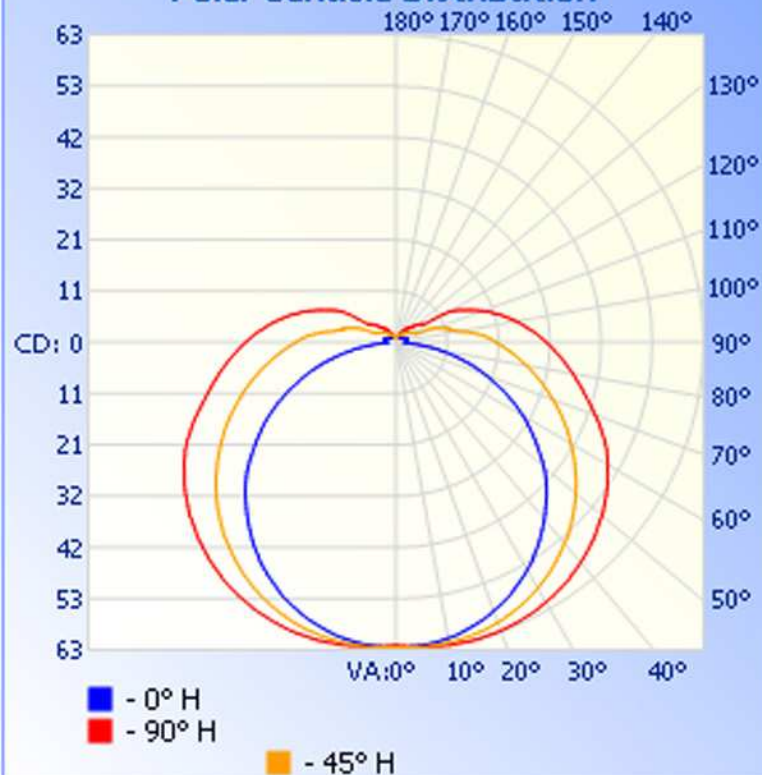

Max Candela: 63.2 at Horizontal: 90, Vertical: 13

Luminous Opening: Point

Test: 11-11-10

Zonal Lumen Summary

Zone	Lumens	% Lamp	% Luminaire
0-30	51.1	16.9%	16.9%
0-40	86.1	28.5%	28.5%
0-60	165.1	54.8%	54.8%
60-90	91.0	30.2%	30.2%
0-90	256.1	84.9%	84.9%
90-180	45.5	15.1%	15.1%
0-180	301.6	100%	100%

Total Efficiency: 100%

Illuminance at a Distance

Center Beam FC Beam Width

1.7ft	22.54 fc	6.3ft	184.6ft
3.3ft	5.63 fc	12.5ft	369.2ft
5.0ft	2.50 fc	18.8ft	553.8ft
6.7ft	1.41 fc	25.1ft	738.4ft
8.3ft	0.90 fc	31.4ft	923.0ft
10.0ft	0.63 fc	37.6ft	1,107.6ft

■ Vert. Spread: 124.0°

■ Horiz. Spread: 177.9°

Polar Candela Distribution

Isofootcandle Plot