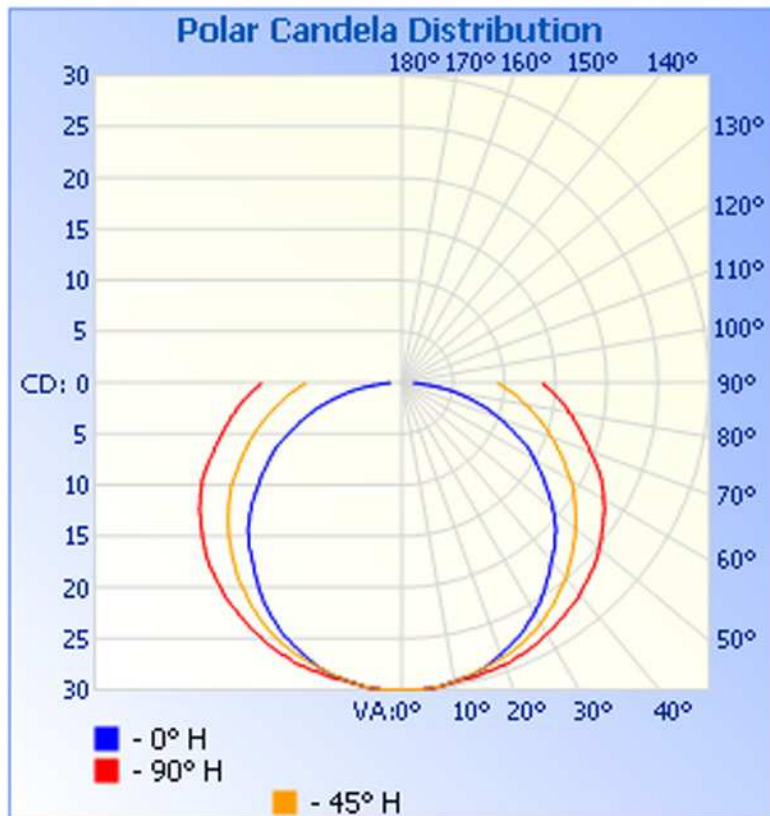

## Luminaire Photometric Report

**Filename:** TBL512FC-DP-TPW-012W-UL

**Manufacturer:** LEDTRONICS -

**Luminaire:** FROSTED LENS, 2.5W, 12VDC

**Luminaire Cat:** TBL512FC-DP-TPW-012W-UL

**Lamp:** . LUMEN RATING: 119.3Lms.

**Lamp Output:** 1 lamp(s), rated lamp lumens: 119.3

**Max Candela:** 30.1 at Horizontal: 0, Vertical: 0

**Luminous Opening:** Point

**Test:** 11-10-10

### Zonal Lumen Summary

Zone	Lumens	% Lamp	% Luminaire
0-30	24.1	20.2%	20.2%
0-40	40.5	33.9%	33.9%
0-60	77.3	64.8%	64.7%
60-90	42.1	35.3%	35.3%
0-90	119.3	100%	100%
0-180	119.3	100%	100%

**Total Efficiency:** 100%

### Illuminance at a Distance

Center Beam FC      Beam Width

1.7ft	<b>10.84 fc</b>	<b>5.9ft</b>	<b>43.6ft</b>
3.3ft	<b>2.71 fc</b>	<b>11.8ft</b>	<b>87.1ft</b>
5.0ft	<b>1.20 fc</b>	<b>17.8ft</b>	<b>130.7ft</b>
6.7ft	<b>0.68 fc</b>	<b>23.7ft</b>	<b>174.3ft</b>
8.3ft	<b>0.43 fc</b>	<b>29.6ft</b>	<b>217.8ft</b>
10.0ft	<b>0.30 fc</b>	<b>35.5ft</b>	<b>261.4ft</b>