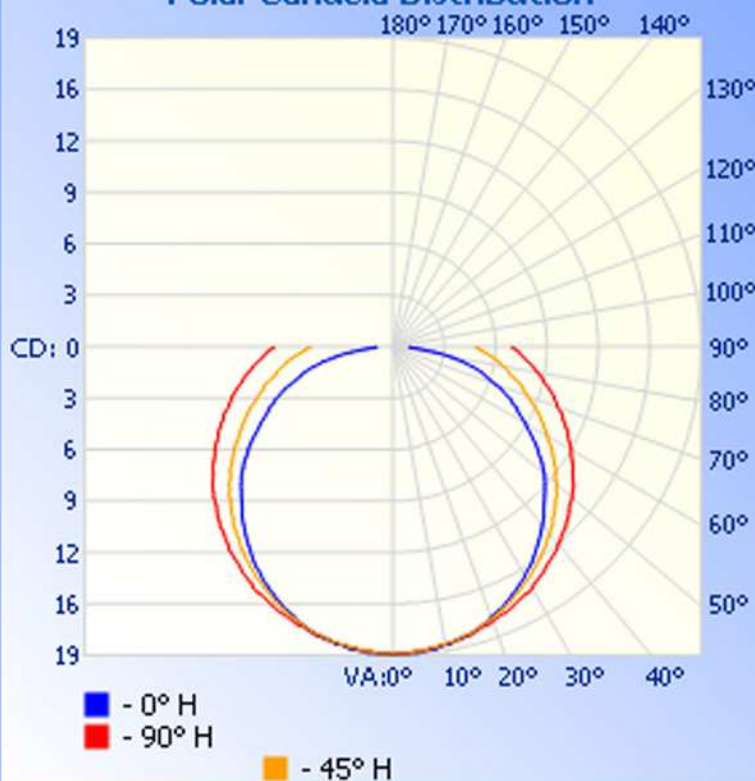

Max Candela: 18.7 at Horizontal: 0, Vertical: 0

Luminous Opening: Point

Test: 11-10-10

Zonal Lumen Summary

Zone	Lumens	% Lamp	% Luminaire
0-30	14.7	21.1%	21.1%
0-40	24.5	35.2%	35.1%
0-60	45.9	66%	66%
60-90	23.7	34.1%	34%
0-90	69.6	100.1%	100%
90-180	0	0%	0%
0-180	69.6	100.1%	100%

Total Efficiency: 100.1%

Illuminance at a Distance

Center Beam FC Beam Width

1.7ft	6.73 fc	5.8ft	15.0ft
3.3ft	1.68 fc	11.5ft	30.1ft
5.0ft	0.75 fc	17.3ft	45.1ft
6.7ft	0.42 fc	23.1ft	60.1ft
8.3ft	0.27 fc	28.9ft	75.2ft
10.0ft	0.19 fc	34.6ft	90.2ft

■ Vert. Spread: 120.0° ■ Horiz. Spread: 155.0°

Polar Candela Distribution

Isofootcandle Plot