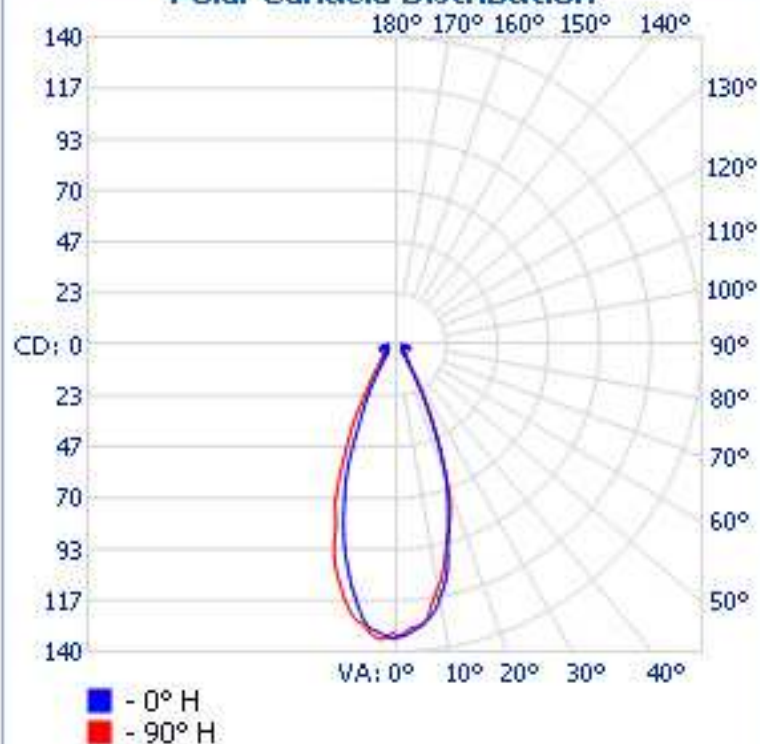

Luminaire Photometric Report

Filename: SLR124-TPW-N3-003

Manufacturer: LEDTRONICS

Luminaire: NO LENS, 14VDC, 1.4W

Luminaire Cat: SLR124-TPW-N3-003

Lamp: LUMEN RATING: 90.0Lms.

Lamp Output: 1 lamp(s), rated Lumens/lamp: 90

Max Candela: 134.3 at Horizontal: 270°, Vertical: 3°

Luminous Opening: Point

Test: 7-26-11

Zonal Lumen Summary

Zone	Lumens	% Lamp	% Luminaire
0-30	58.5	65%	65%
0-40	66.9	74.4%	74.4%
0-60	76.2	84.7%	84.7%
60-90	13.8	15.3%	15.3%
70-100	10.0	11.1%	11.1%
90-120	0	0%	0%
0-90	90.0	100%	100%
90-180	0	0%	0%
0-180	90.0	100%	100%

Illuminance at a Distance

Center Beam FC Beam Width

1.7ft	47.92 fc	1.2ft	1.3ft
3.3ft	11.98 fc	2.4ft	2.6ft
5.0ft	5.32 fc	3.7ft	4.0ft
6.7ft	2.99 fc	4.9ft	5.3ft
8.3ft	1.92 fc	6.1ft	6.6ft
10.0ft	1.33 fc	7.3ft	7.9ft

■ Vert. Spread: 40.2° ■ Horiz. Spread: 43.3°

Polar Candela Distribution

Isofootcandle Plot