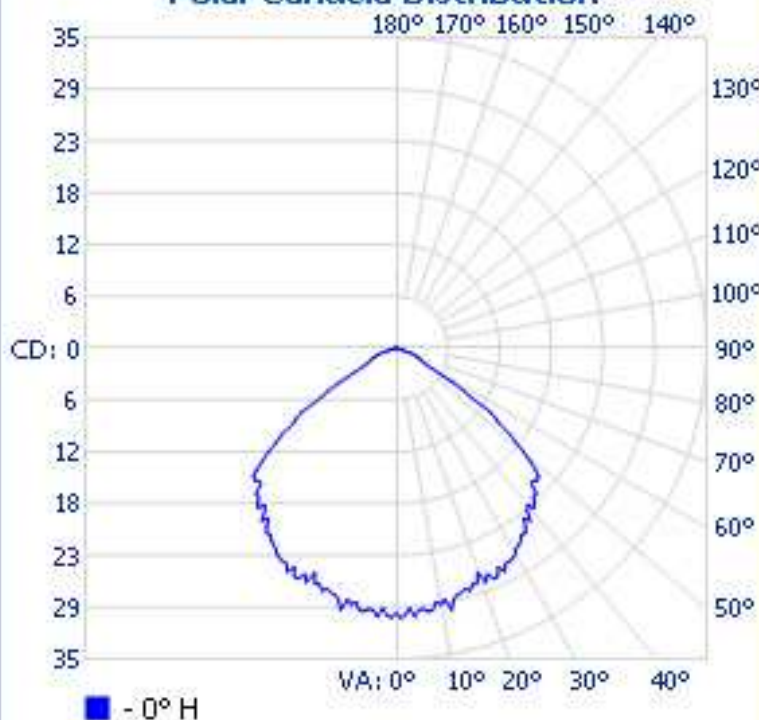

Max Candela: 30.4 at Horizontal: 0°, Vertical: 1°

Luminous Opening: Point

Test: 3-28-11

Zonal Lumen Summary

Zone	Lumens	% Lamp	% Luminaire
0-30	23.6	32.5%	32.5%
0-40	39.3	54.1%	54%
0-60	68.0	93.6%	93.6%
60-90	4.7	6.4%	6.4%
70-100	1.4	1.9%	1.9%
90-120	0.0	0%	0%
0-90	72.7	100%	100%
90-180	0.0	0%	0%
0-180	72.7	100%	100%

Illuminance at a Distance

Center Beam FC Beam Width

0.8ft	42.85 fc	2.3ft	2.3ft
1.7ft	10.71 fc	4.5ft	4.5ft
2.5ft	4.76 fc	6.8ft	6.8ft
3.3ft	2.68 fc	9.1ft	9.1ft
4.2ft	1.71 fc	11.4ft	11.4ft
5.0ft	1.19 fc	13.6ft	13.6ft

■ Vert. Spread: 107.5° ■ Horiz. Spread: 107.5°

Polar Candela Distribution

Isofootcandle Plot