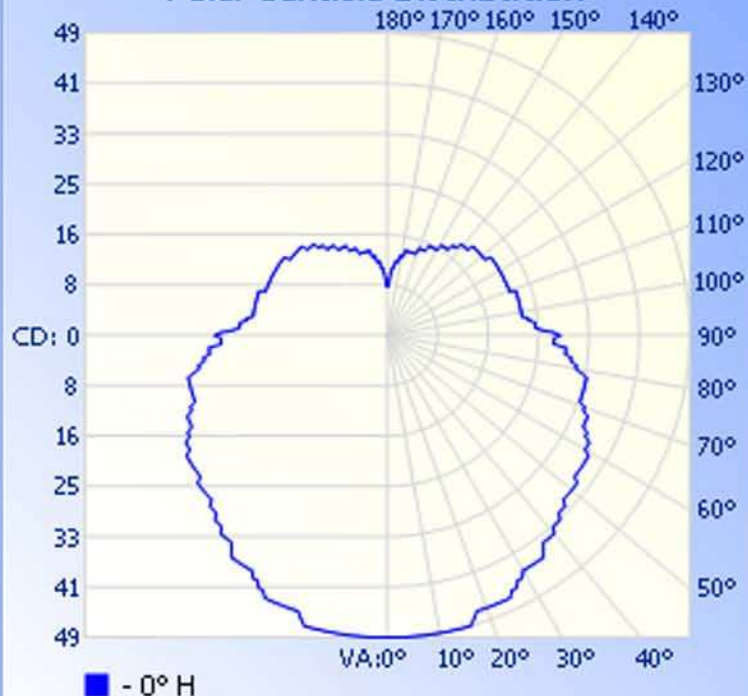

Luminaire Photometric Report

Filename: TRF-G30-SIW-277AW

Manufacturer: LEDTRONICS -

Luminaire: WITH CLEAR LENS, 277VAC, 6.2W

Luminaire Cat: TRF-G30-SIW-277AW

Lamp: . LUMEN RATING: 360.9Lms.

Lamp Output: 1 lamp(s), rated lamp lumens: 360.9

Max Candela: 49.0 at Horizontal: 0, Vertical: 0

Luminous Opening: Point

Test: 9-1-09

Zonal Lumen Summary

Zone	Lumens	% Lamp	% Luminaire
0-30	39.7	11%	11%
0-40	66.8	18.5%	18.5%
0-60	132.1	36.6%	36.6%
60-90	101.5	28.1%	28.1%
0-90	233.6	64.7%	64.7%
90-180	127.4	35.3%	35.3%
0-180	360.9	100%	100%

Total Efficiency: 100%

Illuminance at a Distance

Center Beam FC Beam Width

1.7ft	17.64 fc	3.1ft
3.3ft	4.41 fc	6.1ft
5.0ft	1.96 fc	9.2ft
6.7ft	1.10 fc	12.2ft
8.3ft	0.71 fc	15.3ft
10.0ft	0.49 fc	18.3ft

■ Beam Spread: 85.0°

Polar Candela Distribution

Isofootcandle Plot