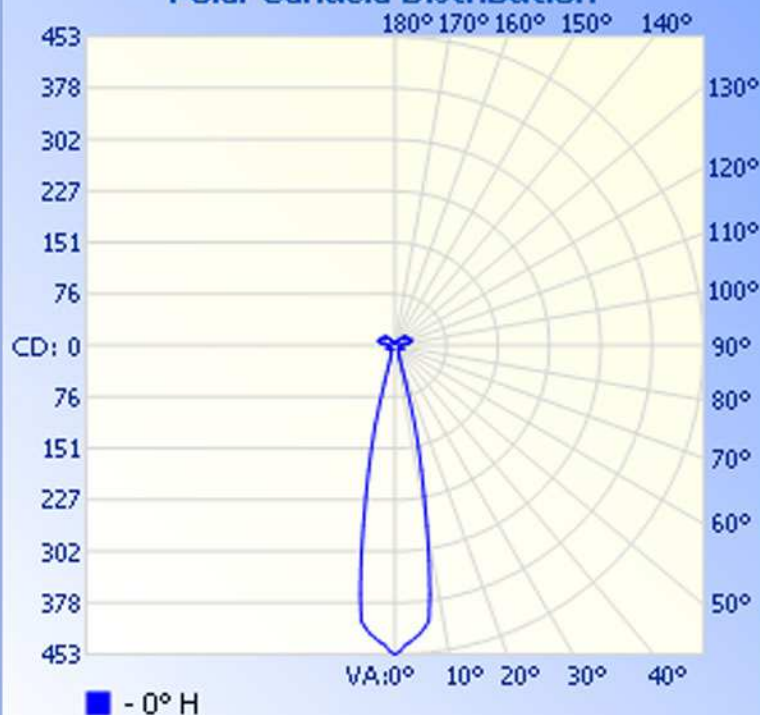

Luminaire Photometric Report

Filename: TRF-G25-OBG-02

Manufacturer: LEDTRONICS -

Luminaire: WITH CLEAR LENS, 120VAC, 5.4W

Luminaire Cat: TRF-G25-OBG-02

Lamp: . LUMEN RATING: 216.8Lms.

Lamp Output: 1 lamp(s), rated lamp lumens: 216.8

Max Candela: 453.0 at Horizontal: 0, Vertical: 0

Luminous Opening: Point

Test: 1-19-10

Zonal Lumen Summary

Zone	Lumens	% Lamp	% Luminaire
0-30	68.9	31.8%	31.8%
0-40	74.9	34.6%	34.6%
0-60	86.7	40%	40%
60-90	28.3	13%	13%
0-90	115.0	53%	53%
90-180	101.8	47%	47%
0-180	216.8	100%	100%

Total Efficiency: 100%

Illuminance at a Distance

	Center Beam FC	Beam Width
1.7ft	163.08 fc	0.6ft
3.3ft	40.77 fc	1.3ft
5.0ft	18.12 fc	1.9ft
6.7ft	10.19 fc	2.6ft
8.3ft	6.52 fc	3.2ft
10.0ft	4.53 fc	3.9ft

Beam Spread: 21.9°

Polar Candela Distribution