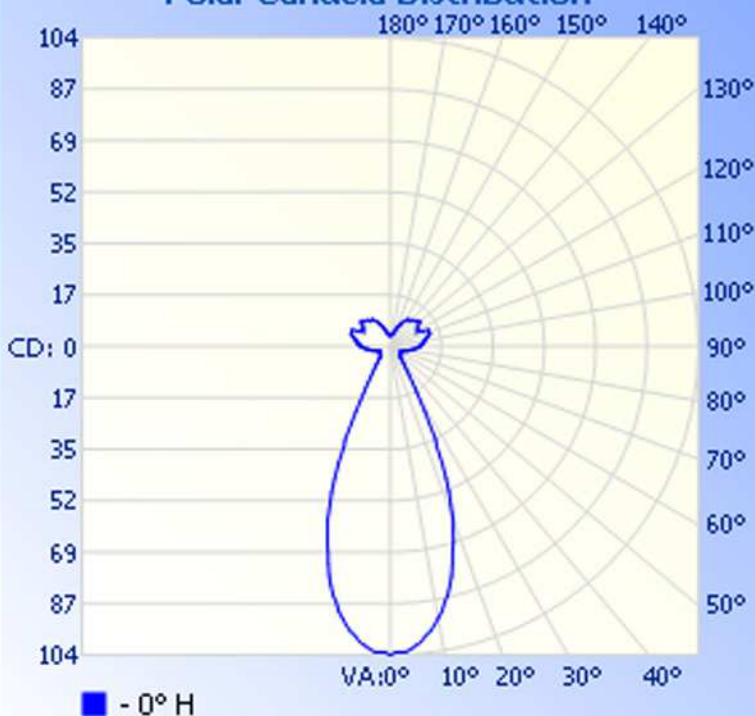

Luminaire Photometric Report

Filename: TRF-G25-XIW-02

Manufacturer: LEDTRONICS -

Luminaire: WITH CLEAR LENS, 120VAC, 3.9W

Luminaire Cat: TRF-G25-XIW-02

Lamp: . LUMEN RATING: 152.1Lms.

Lamp Output: 1 lamp(s), rated lamp lumens: 152.1

Max Candela: 104.0 at Horizontal: 0, Vertical: 0

Luminous Opening: Point

Test: 1-18-10

Zonal Lumen Summary

Zone	Lumens	% Lamp	% Luminaire
0-30	48.5	31.9%	31.9%
0-40	55.1	36.2%	36.3%
0-60	62.6	41.2%	41.2%
60-90	19.0	12.5%	12.5%
0-90	81.6	53.6%	53.6%
90-180	70.5	46.3%	46.4%
0-180	152.1	100%	100%

Total Efficiency: 100%

Illuminance at a Distance

Center Beam FC Beam Width

1.7ft	37.44 fc	1.4ft
3.3ft	9.36 fc	2.7ft
5.0ft	4.16 fc	4.1ft
6.7ft	2.34 fc	5.4ft
8.3ft	1.50 fc	6.8ft
10.0ft	1.04 fc	8.1ft

■ Beam Spread: 44.3°

Polar Candela Distribution

Isofootcandle Plot